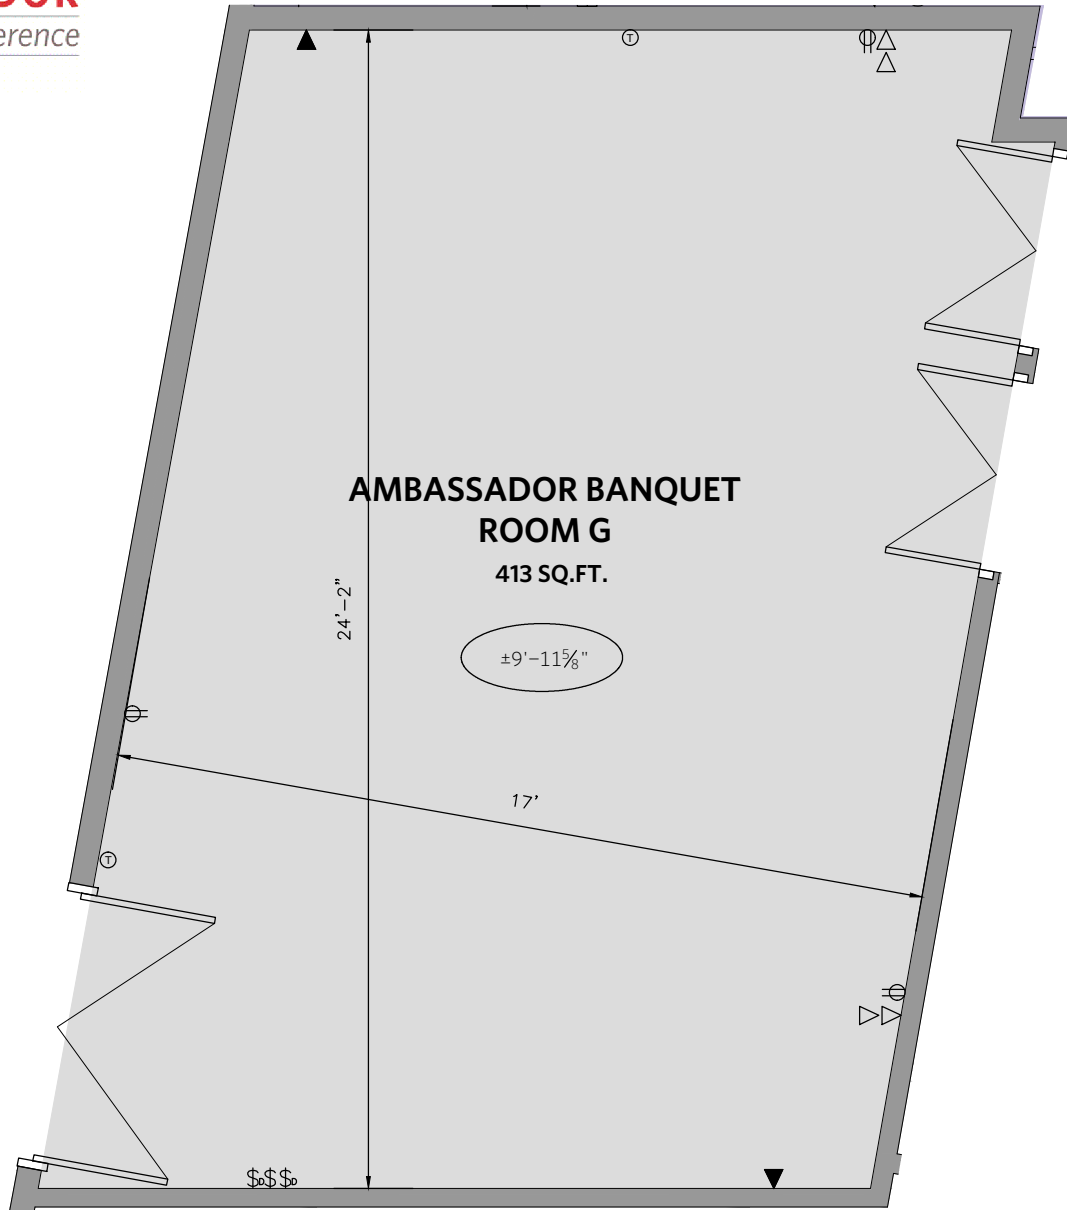

LEGEND

- X'-X" Ceiling Height
- Duplex Receptacle
- 4-plex Receptacle
- Range Receptacle
- Cable Hook Up
- Dj Cart Inputs
- Microphone Input
- Speaker Output
- High Speed Internet Access
- Input Phone Jack
- Wireless Internet Connection
- Local Video Plate
- Projector Screen
- Master Video
- Video Projector Input
- Projector
- Single Light Switch
- 2-gang Light Switch
- 3-gang Light Switch
- Dimmer Light Switch
- Projector Control Switch
- Blank Wall Plate
- Thermostat

**Canad Inns Destination Centre
Radisson**
Ambassador Banquet Room G

Local Contact Information:
Canad Inns Destination
Centre Radisson
288 Portage Ave
Winnipeg, MB R3C 0B8
(204) 956-0410

Corporate Sales
Contact Information:
Canad Inns Sales Dept.
930 Jefferson Ave, 3rd Flr.
Winnipeg, MB R2P 1W1
(204) 697-1495

sales@canadinns.com
canadinns.com

Your Destination Centres®

ROOM	Banquet Style	Boardroom Style	Reception Style	Classroom Style Rounds	Theatre Style	Ushape Style	Hollow Style	Square Feet	Wheelchair Access
G	N/A	10	N/A	N/A	N/A	N/A	N/A	413	Yes