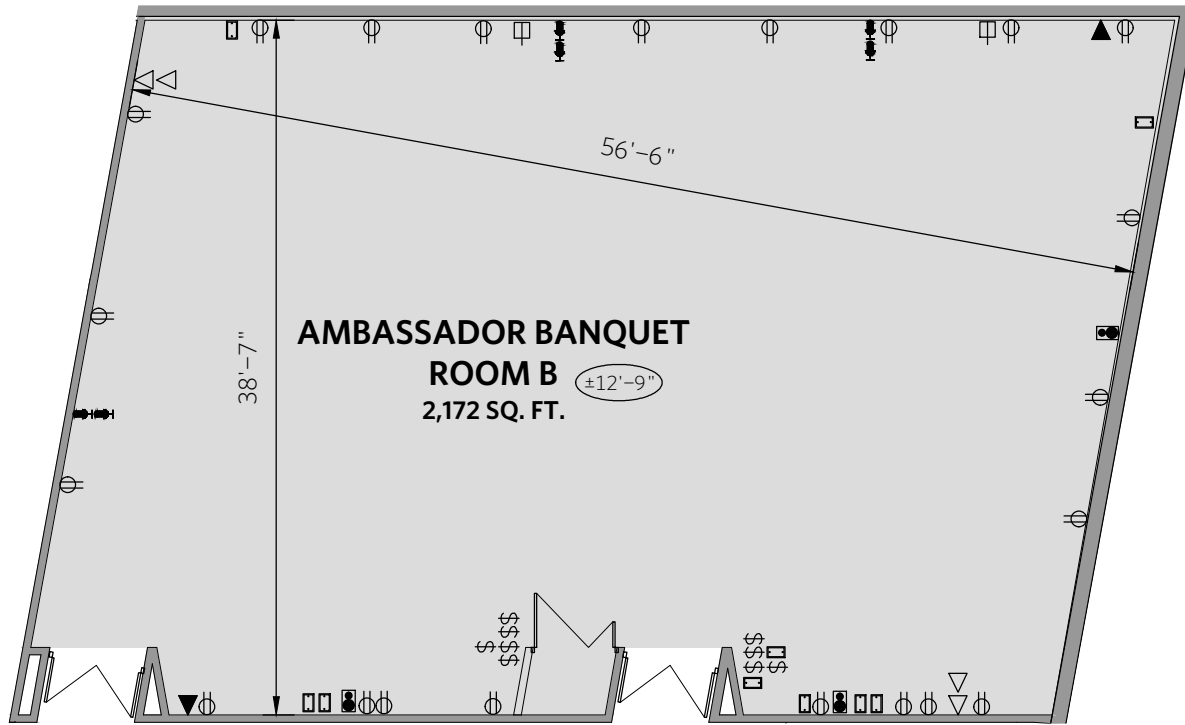

LEGEND

X'-X" Ceiling Height	High Speed Internet Access	Single Light Switch
Duplex Receptacle	Input Phone Jack	2-gang Light Switch
4-plex Receptacle	Wireless Internet Connection	3-gang Light Switch
Range Receptacle	Local Video Plate	Dimmer Light Switch
Cable Hook Up	Projector Screen	Projector Control Switch
Dj Cart Inputs	Master Video	Blank Wall Plate
Microphone Input	Video Projector Input	Thermostat
Speaker Output	Projector	

ROOM	Banquet Style	Boardroom Style	Reception Style	Classroom Style Rounds	Theatre Style	Ushape Style	Hollow Style	Square Feet	Wheelchair Access
B	160	45	200	80	210	50	45	2172	Yes

Canad Inns Destination Centre Radisson
Ambassador Banquet Room B

Local Contact Information:
Canad Inns Destination Centre Radisson
288 Portage Ave
Winnipeg, MB R3C 0B8
(204) 956-0410

Corporate Sales Contact Information:
Canad Inns Sales Dept.
930 Jefferson Ave, 3rd Flr.
Winnipeg, MB R2P 1W1
(204) 697-1495

sales@canadinns.com
canadinns.com