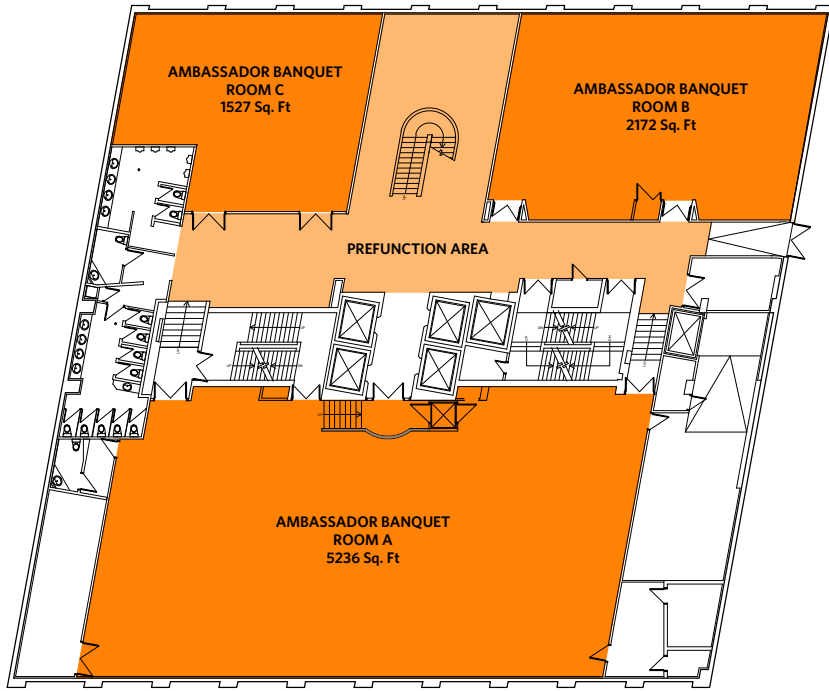

AMBASSADOR®
Banquet & Conference
CENTRE

11th Floor