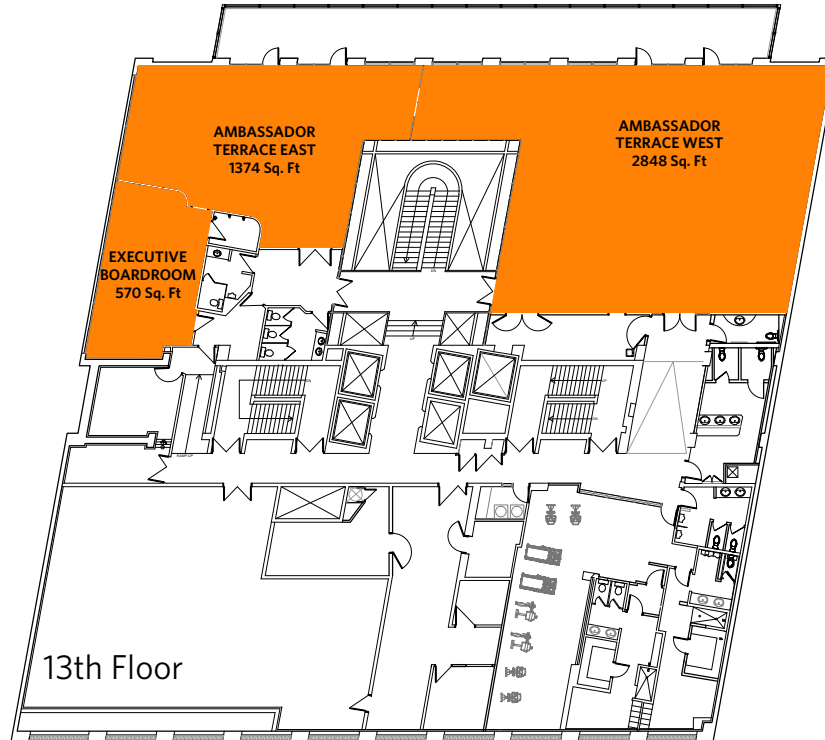

**Canad Inns Destination Centre
Radisson**
Summary Plan

Local Contact Information:
Canad Inns Destination
Centre Radisson
288 Portage Ave
Winnipeg, MB R3C 0B8
(204) 956-0410

Corporate Sales
Contact Information:
Canad Inns Sales Dept.
930 Jefferson Ave, 3rd Flr.
Winnipeg, MB R2P 1W1
(204) 697-1495

sales@canadinns.com
canadinns.com