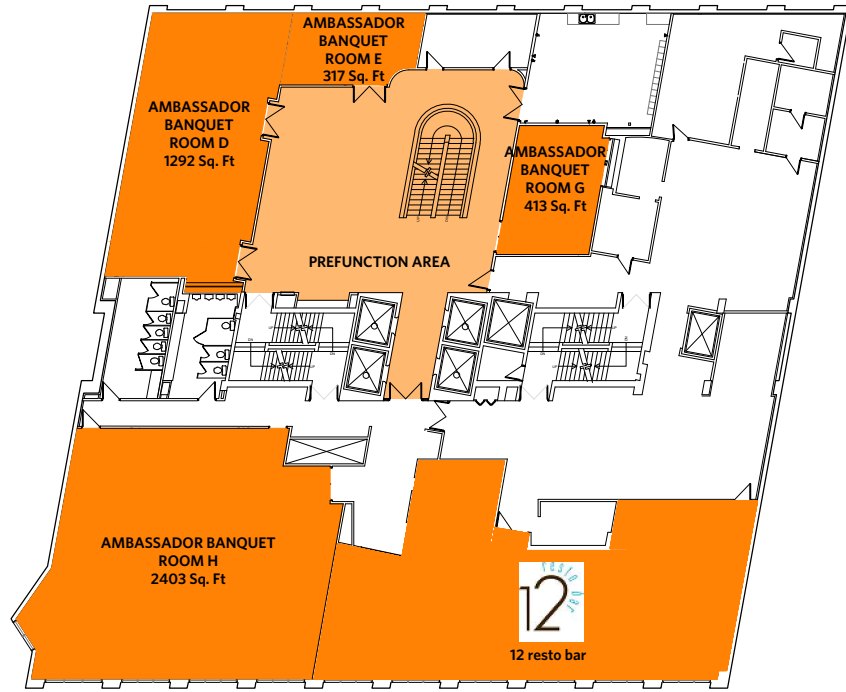

AMBASSADOR®
Banquet & Conference
CENTRE

12th Floor

**Canad Inns Destination Centre
Radisson**
Summary Plan

Local Contact Information:
Canad Inns Destination
Centre Radisson
288 Portage Ave
Winnipeg, MB R3C 0B8
(204) 956-0410

Corporate Sales
Contact Information:
Canad Inns Sales Dept.
930 Jefferson Ave, 3rd Flr.
Winnipeg, MB R2P 1W1
(204) 697-1495

sales@canadinns.com
canadinns.com