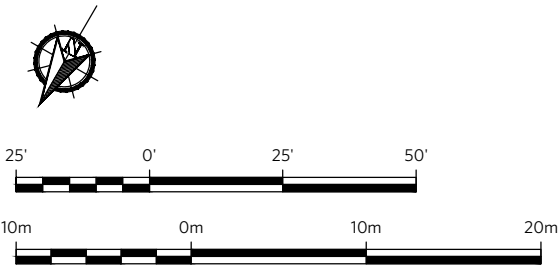

AMBASSADOR®
Banquet & Conference
 CENTRE

11th Floor

12th Floor

**Canad Inns Destination Centre
 Radisson**
 Summary Plan

Local Contact Information:
 Canad Inns Destination
 Centre Radisson
 288 Portage Ave
 Winnipeg, MB R3C 0B8
 (204) 956-0410