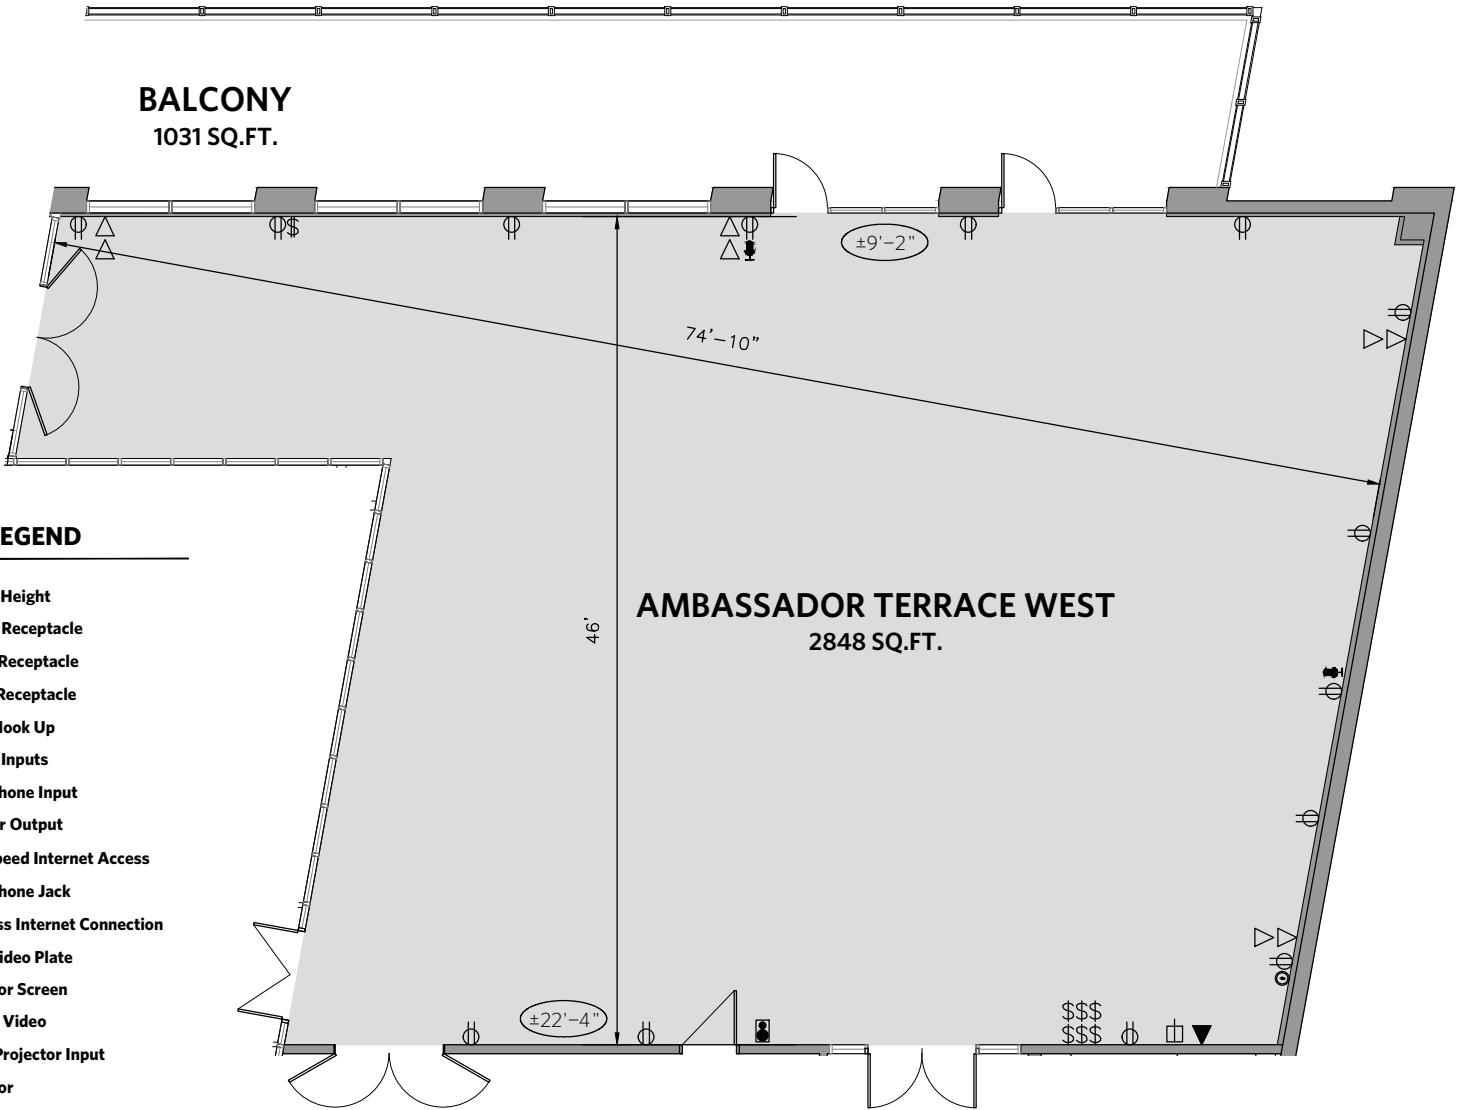

ROOM	Banquet Style	Boardroom Style	Reception Style	Classroom Style	Theatre Style	Ushape Style	Hollow Style	Square Feet	Wheelchair Access
East	70	25	110	45	120	30	25	1374	Yes

**Canad Inns Destination Centre
Radisson**
Ambassador Terrace East

ROOM	Banquet Style	Boardroom Style	Reception Style	Classroom Style Rounds	Theatre Style	Ushape Style	Hollow Style	Square Feet	Wheelchair Access
West	180	55	240	100	260	65	58	2848	Yes

**Canad Inns Destination Centre
Radisson**
Ambassador Terrace West