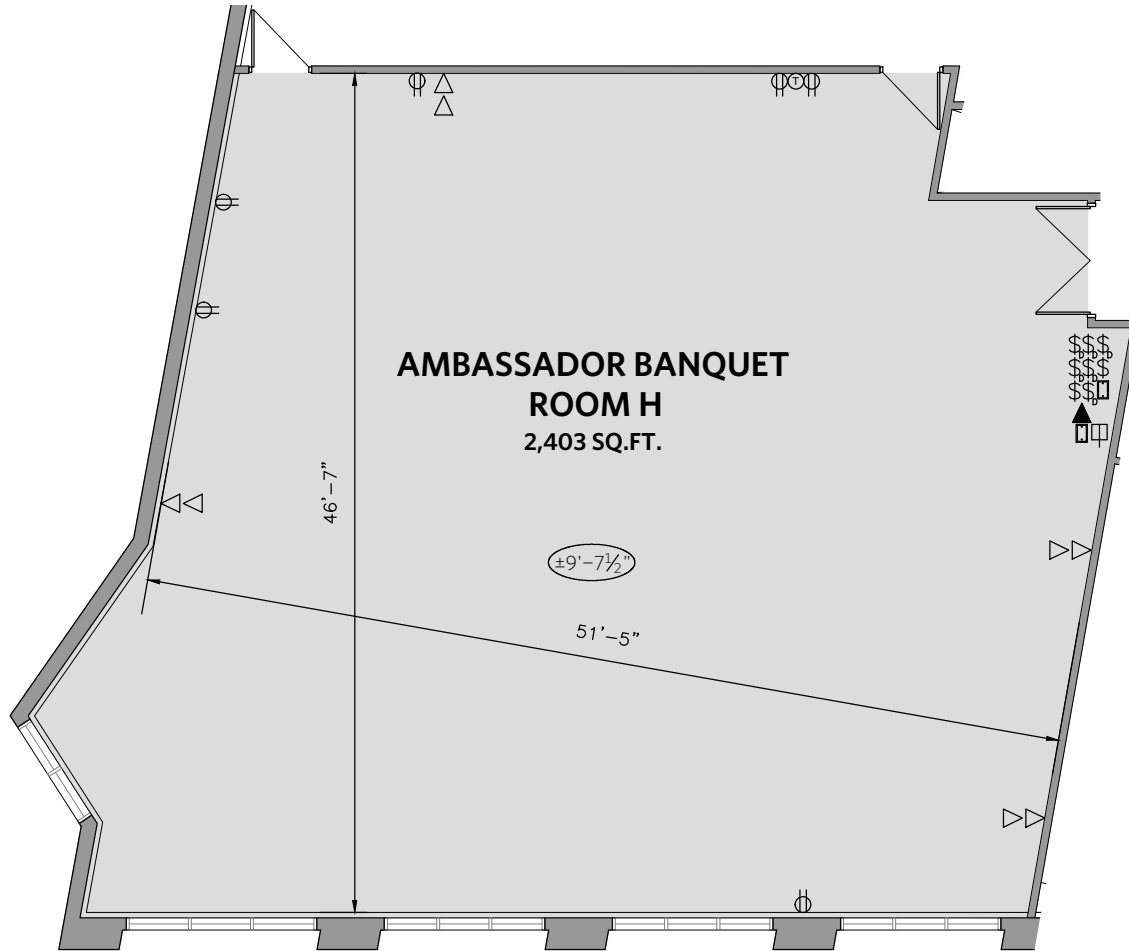

**AMBASSADOR BANQUET
ROOM H**
2,403 SQ.FT.

LEGEND

- | | | |
|-------------------|------------------------------|--------------------------|
| Ceiling Height | High Speed Internet Access | Single Light Switch |
| Duplex Receptacle | Input Phone Jack | 2-gang Light Switch |
| 4-plex Receptacle | Wireless Internet Connection | 3-gang Light Switch |
| Range Receptacle | Local Video Plate | Dimmer Light Switch |
| Cable Hook Up | Projector Screen | Projector Control Switch |
| Dj Cart Inputs | Master Video | Blank Wall Plate |
| Microphone Input | Video Projector Input | Thermostat |
| Speaker Output | Projector | |