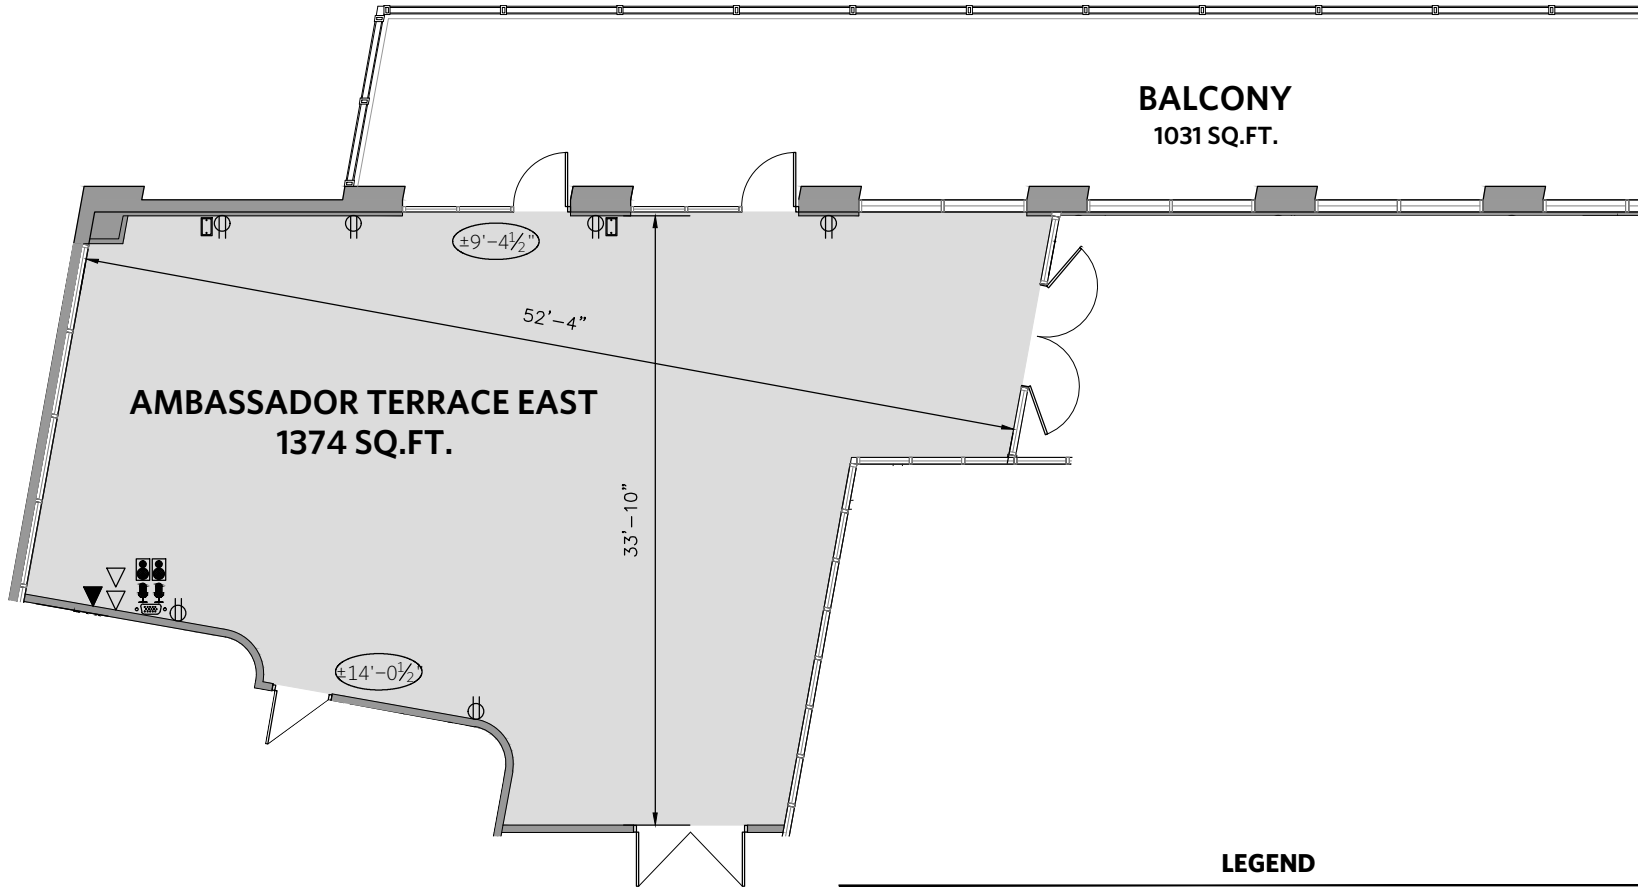

LEGEND

$X'-X''$ Ceiling Height	High Speed Internet Access	Single Light Switch
Duplex Receptacle	Input Phone Jack	2-gang Light Switch
4-plex Receptacle	Wireless Internet Connection	3-gang Light Switch
Range Receptacle	Local Video Plate	Dimmer Light Switch
Cable Hook Up	Projector Screen	Projector Control Switch
Dj Cart Inputs	Master Video	Blank Wall Plate
Microphone Input	Video Projector Input	Thermostat
Speaker Output	Projector	

ROOM	Banquet Style	Boardroom Style	Reception Style	Classroom Style	Theatre Style	Ushape Style	Hollow Style	Square Feet	Wheelchair Access
East	70	25	110	45	120	30	25	1374	Yes

**Canad Inns Destination Centre
Radisson**
Ambassador Terrace East

Local Contact Information:
Canad Inns Destination
Centre Radisson
288 Portage Ave
Winnipeg, MB R3C 0B8
(204) 956-0410

Corporate Sales
Contact Information:
Canad Inns Sales Dept.
930 Jefferson Ave, 3rd Flr.
Winnipeg, MB R2P 1W1
(204) 697-1495

sales@canadinns.com
canadinns.com