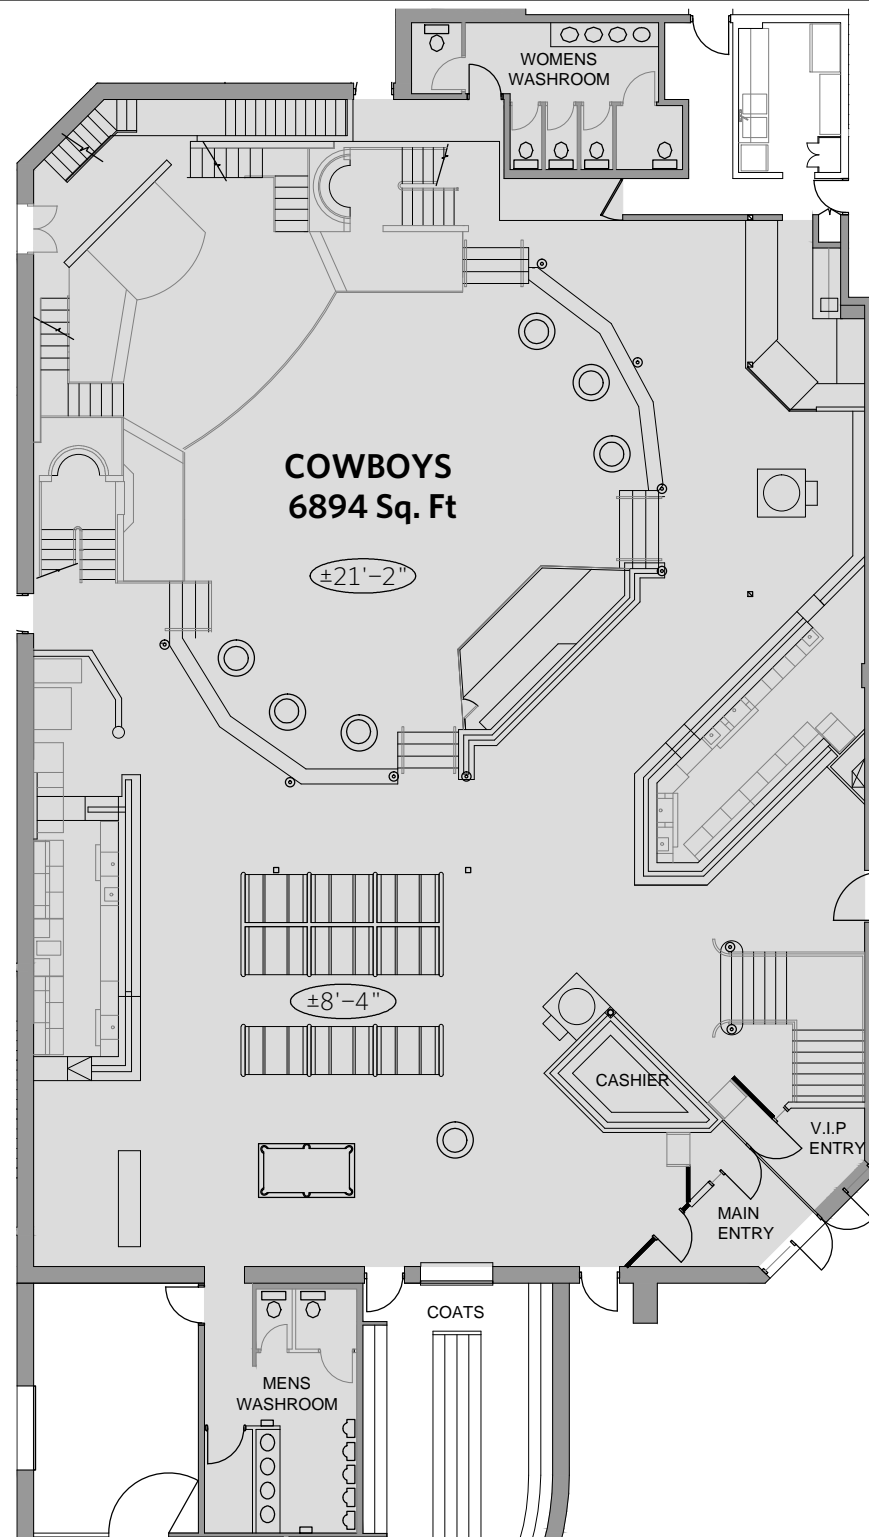

### LEGEND

- |                   |                              |                          |
|-------------------|------------------------------|--------------------------|
| Ceiling Height    | High Speed Internet Access   | Single Light Switch      |
| Duplex Receptacle | Input Phone Jack             | 2-gang Light Switch      |
| 4-plex Receptacle | Wireless Internet Connection | 3-gang Light Switch      |
| Range Receptacle  | Local Video Plate            | Dimmer Light Switch      |
| Cable Hook Up     | Projector Screen             | Projector Control Switch |
| Dj Cart Inputs    | Master Video                 | Blank Wall Plate         |
| Microphone Input  | Video Projector Input        | Thermostat               |
| Speaker Output    | Projector                    |                          |