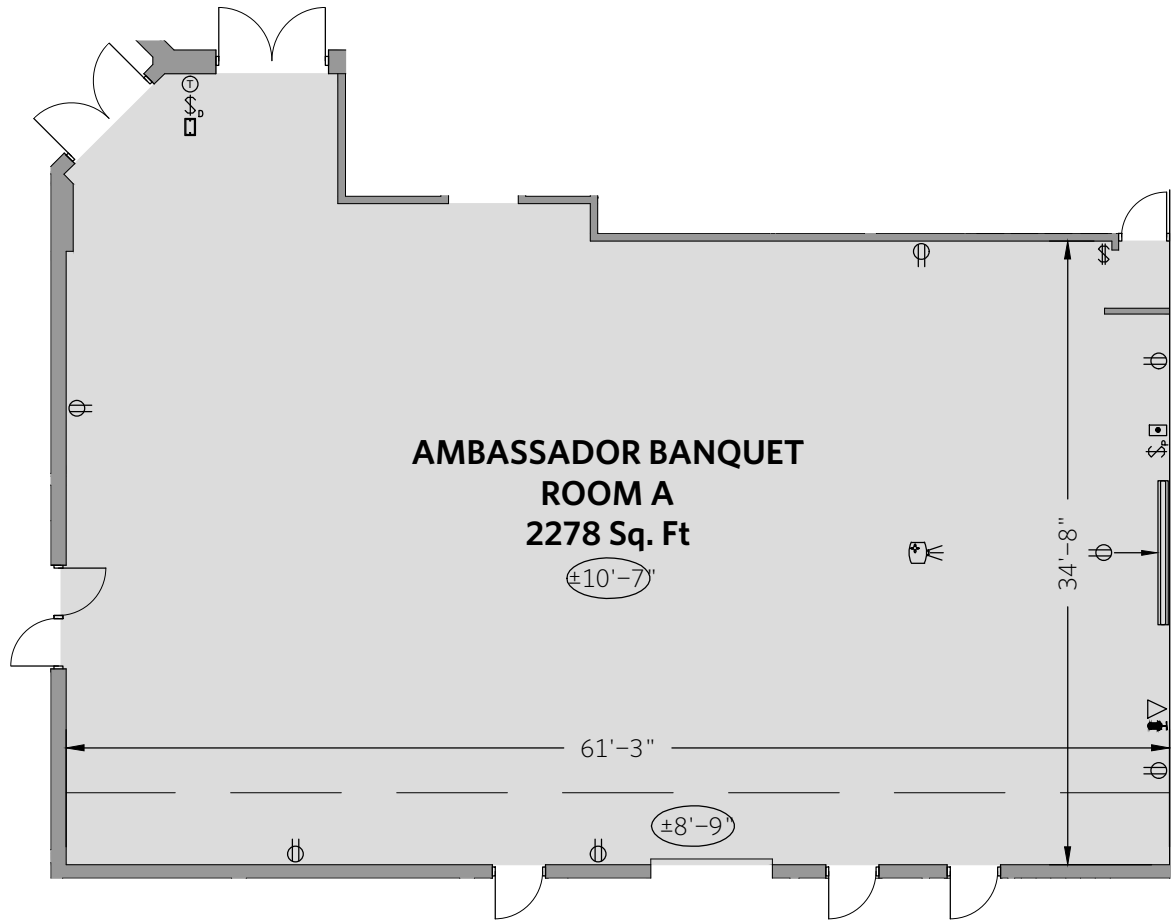

LEGEND

Ceiling Height	High Speed Internet Access	Projector
Duplex Receptacle	Input Phone Jack	Single Light Switch
4-plex Receptacle	Voice/Data	2-gang Light Switch
Range Receptacle	Wireless Internet Connection	3-gang Light Switch
Cable Hook Up	Local Video Plate	Dimmer Light Switch
Dj Cart Inputs	Projector Screen	Projector Control Switch
Microphone Input	Master Video	Blank Wall Plate
Speaker Output	Video Projector Input	Thermostat
	HDMI Input	Flat Screen TV

ROOM	Rounds No Dance Floor	Rounds w/ Dance Floor	Boardroom Style	Reception Style	Classroom Style Rounds	Theatre Style	Ushape Style	Hollow Style	Square Feet	Wheelchair Access
A	150	130	N/A	200	130	250	50	60	2278	No

**Canad Inns Destination Centre
Windsor Park**
Ambassador Banquet Room A

Local Contact Information:
Canad Inns Destination
Windsor Park
1034 Elizabeth Road
Winnipeg, MB R2J 1B3
(204) 253-2641

Corporate Sales
Contact Information:
Canad Inns Sales Dept.
930 Jefferson Ave, 3rd Flr.
Winnipeg, MB R2P 1W1
(204) 697-1495

sales@canadinns.com
canadinns.com

Your Destination Centres®