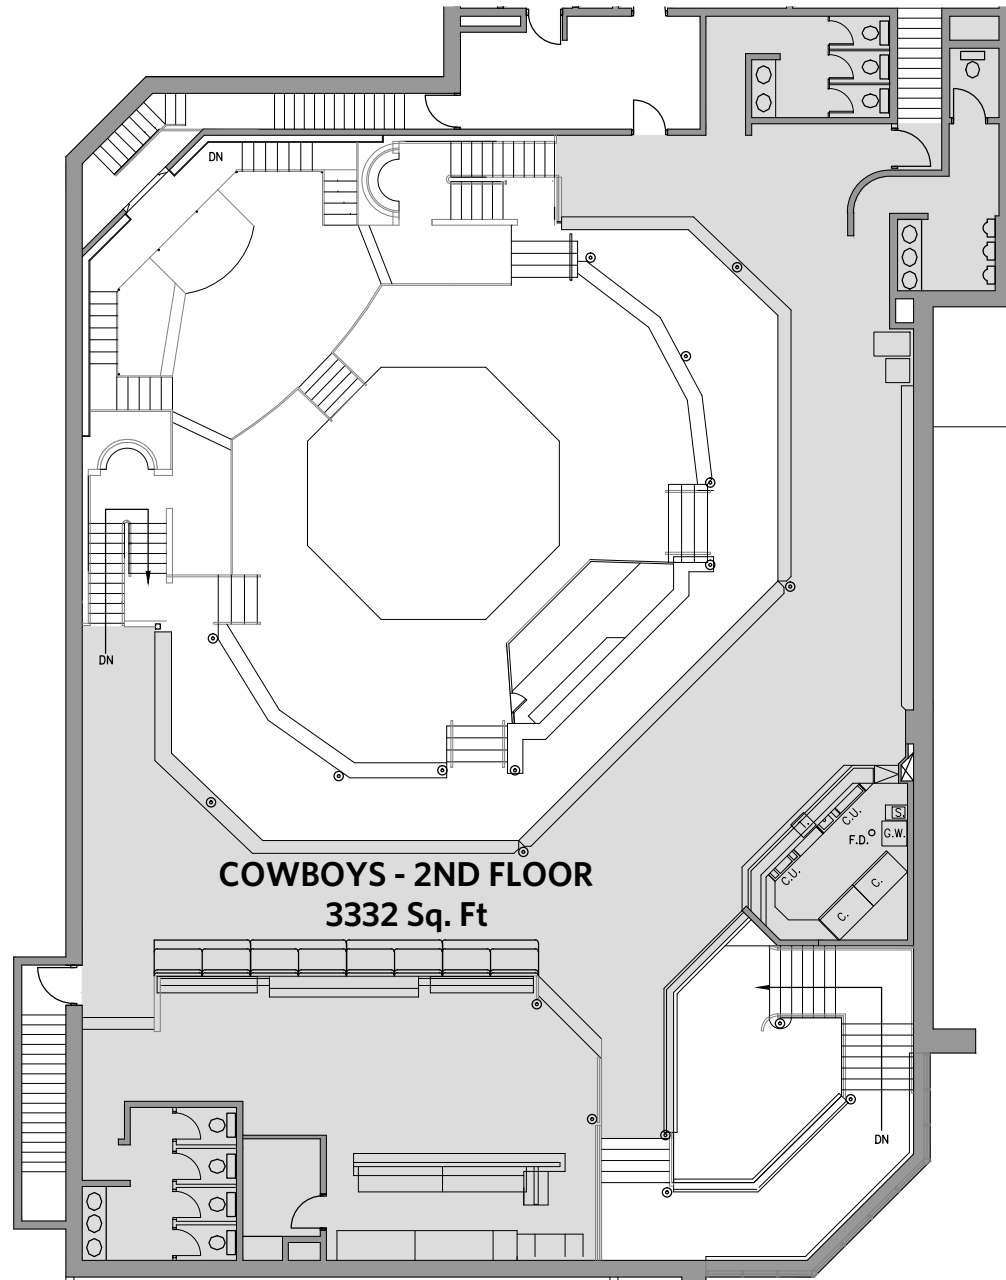

sales@canadinns.com  
canadinns.com

**LEGEND**

- |                              |                          |
|------------------------------|--------------------------|
| Ceiling Height               | Projector Screen         |
| Duplex Receptacle            | Master Video             |
| 4-plex Receptacle            | Video Projector Input    |
| Range Receptacle             | Projector                |
| Cable Hook Up                | Single Light Switch      |
| Dj Cart Inputs               | 2-gang Light Switch      |
| Microphone Input             | 3-gang Light Switch      |
| Speaker Output               | Dimmer Light Switch      |
| High Speed Internet Access   | Projector Control Switch |
| Input Phone Jack             | Blank Wall Plate         |
| Wireless Internet Connection | Thermostat               |
| Local Video Plate            |                          |