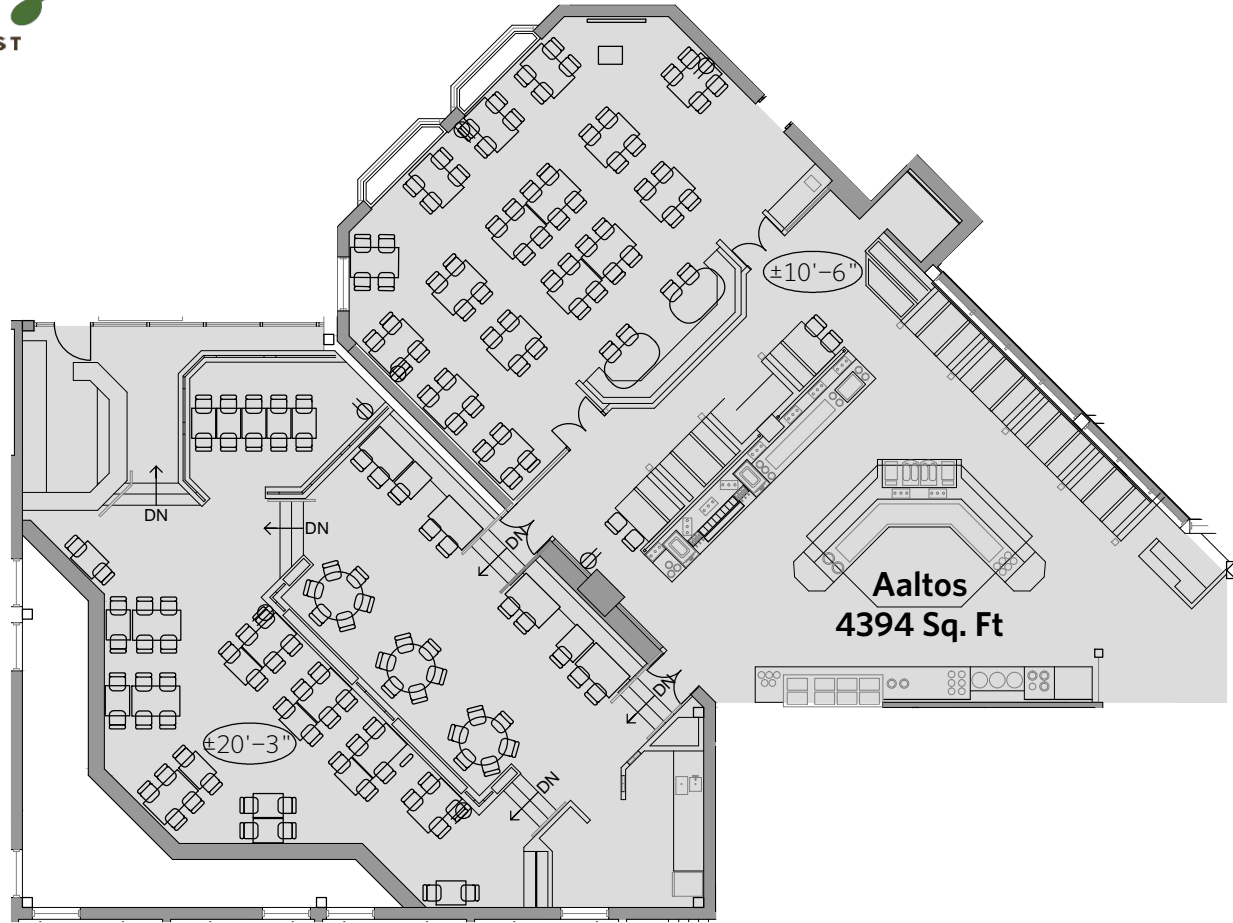

sales@canadinns.com  
 canadinns.com

**Aaltos**  
4394 Sq. Ft

**LEGEND**

○ X'-X" Ceiling Height	▽ High Speed Internet Access	⌘ Single Light Switch
⊕ Duplex Receptacle	▼ Input Phone Jack	⌘ 2-gang Light Switch
⊞ 4-plex Receptacle	📶 Wireless Internet Connection	⌘ 3-gang Light Switch
⊞ Range Receptacle	📺 Local Video Plate	⌘ Dimmer Light Switch
⊙ Cable Hook Up	▬ Projector Screen	⌘ Projector Control Switch
⊙ Dj Cart Inputs	📺 Master Video	⌘ Blank Wall Plate
🎤 Microphone Input	📺 Video Projector Input	⊙ Thermostat
🔊 Speaker Output	📺 Projector	