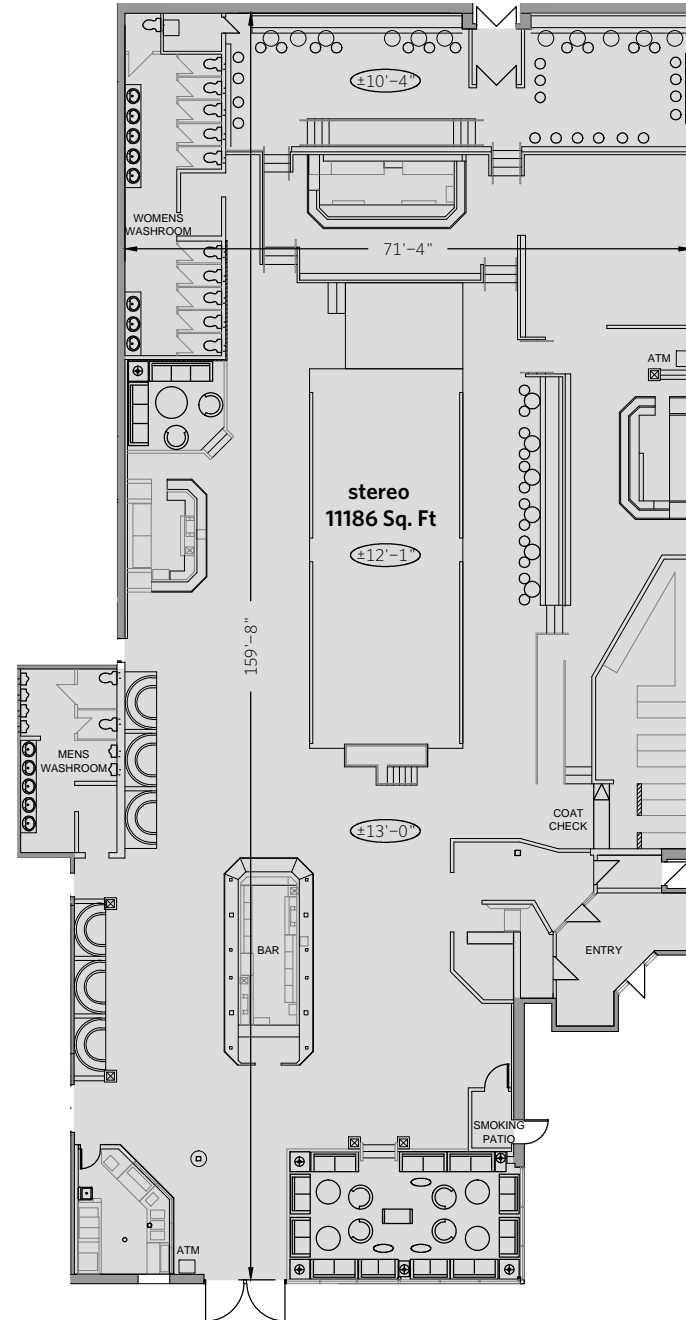

### LEGEND

- |                   |                              |                          |
|-------------------|------------------------------|--------------------------|
| Ceiling Height    | High Speed Internet Access   | Single Light Switch      |
| Duplex Receptacle | Input Phone Jack             | 2-gang Light Switch      |
| 4-plex Receptacle | Wireless Internet Connection | 3-gang Light Switch      |
| Range Receptacle  | Local Video Plate            | Dimmer Light Switch      |
| Cable Hook Up     | Projector Screen             | Projector Control Switch |
| Dj Cart Inputs    | Master Video                 | Blank Wall Plate         |
| Microphone Input  | Video Projector Input        | Thermostat               |
| Speaker Output    | Projector                    |                          |