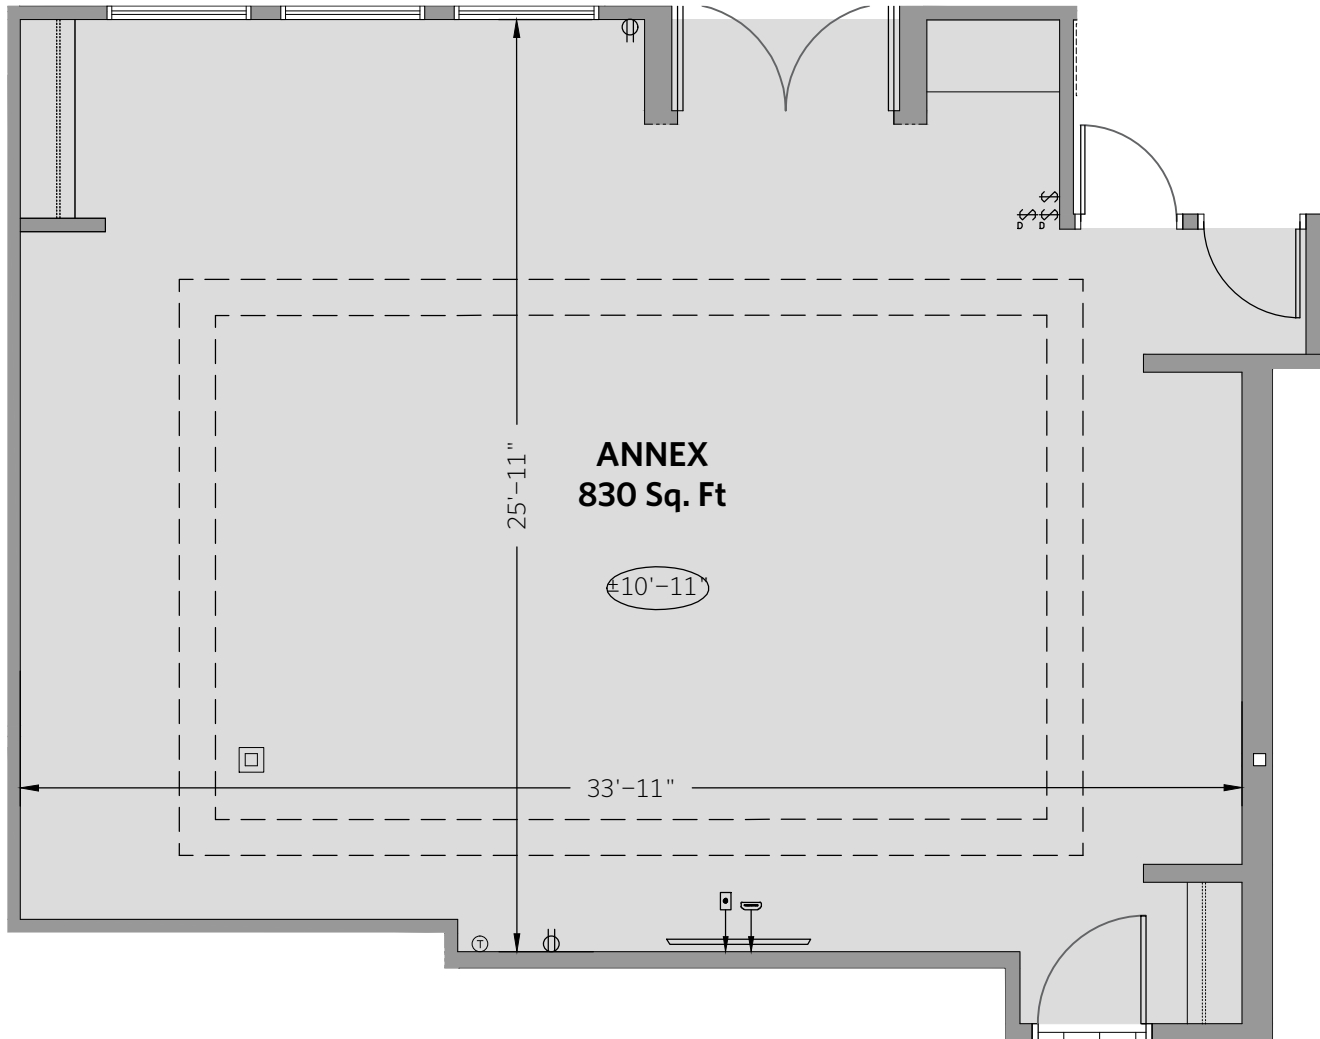

ROOM	Rounds No Dance Floor	Rounds w/ Dance Floor	Boardroom Style	Reception Style	Classroom Style Rounds	Theatre Style	Ushape Style	Hollow Style	Square Feet	Wheelchair Access
C	150	80	48	X	50	150	46	55	1675	X

sales@canadinns.com
 canadinns.com

Your Destination Centres[®]

ROOM	Rounds No Dance Floor	Rounds w/ Dance Floor	Boardroom Style	Reception Style	Classroom Style Rounds	Theatre Style	Ushape Style	Hollow Style	Square Feet	Wheelchair Access
Annex	X	X	30	X	40	X	30	32	830	X