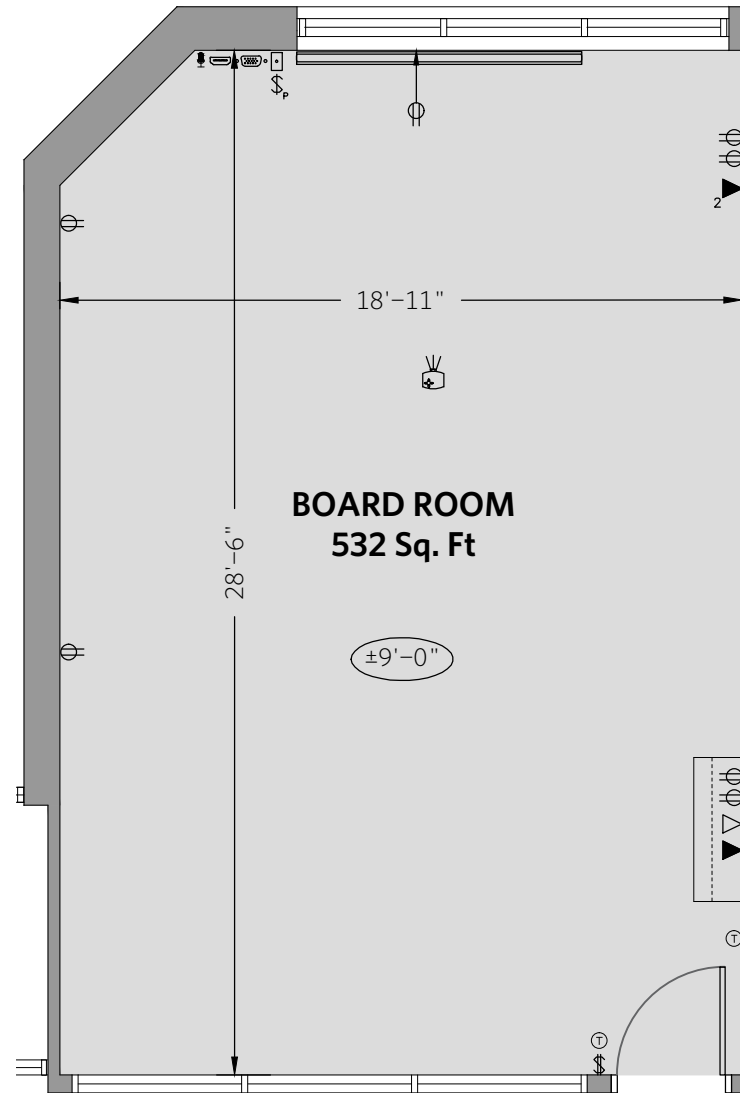

ROOM	Rounds No Dance Floor	Rounds w/ Dance Floor	Boardroom Style	Reception Style	Classroom Style Rounds	Theatre Style	Ushape Style	Hollow Style	Square Feet	Wheelchair Access
Boardroom	40	X	28	X	20	40	25	20	532	X

LEGEND

Ceiling Height	High Speed Internet Access	Single Light Switch
Duplex Receptacle	Input Phone Jack	2-gang Light Switch
4-plex Receptacle	Wireless Internet Connection	3-gang Light Switch
Range Receptacle	Local Video Plate	Dimmer Light Switch
Cable Hook Up	Projector Screen	Projector Control Switch
Dj Cart Inputs	Master Video	Blank Wall Plate
Microphone Input	Video Projector Input	Thermostat
Speaker Output	Projector	

**Canad Inns Destination Centre
Transcona**
Boardroom

Local Contact Information:
Canad Inns Destination
Centre Transcona
826 Regent Ave. W
Winnipeg, MB R2C 3A8
(204) 224-1681

Corporate Sales
Contact Information:
Canad Inns Sales Dept.
930 Jefferson Ave, 3rd Fl.
Winnipeg, MB R2P 1W1
(204) 697-1495

sales@canadinns.com
canadinns.com

Your Destination Centres®