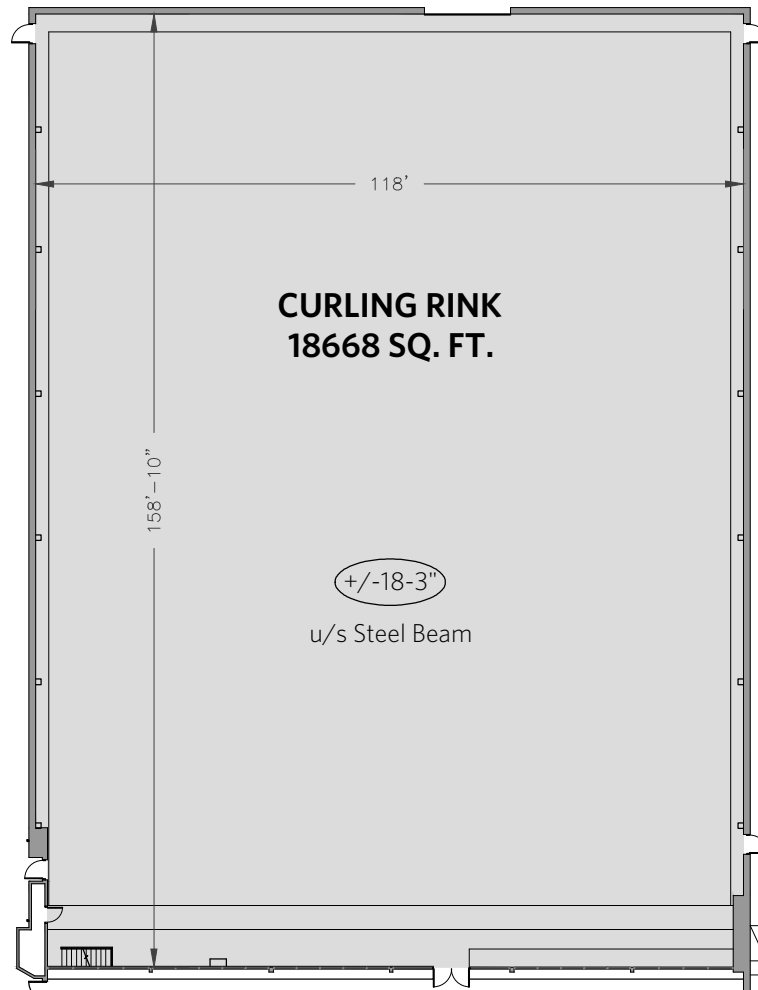

ROOM	Rounds No Dance Floor	Rounds w/ Dance Floor	Boardroom Style	Reception Style	Classroom Style Rounds	Theatre Style	Ushape Style	Hollow Style	Square Feet	Wheelchair Access
Rink	1000	900	N/A	1600	600	1000	N/A	N/A	18668	Yes

LEGEND

Ceiling Height	High Speed Internet Access	Single Light Switch
Duplex Receptacle	Input Phone Jack	2-gang Light Switch
4-plex Receptacle	Wireless Internet Connection	3-gang Light Switch
Range Receptacle	Local Video Plate	Dimmer Light Switch
Cable Hook Up	Projector Screen	Projector Control Switch
Dj Cart Inputs	Master Video	Blank Wall Plate
Microphone Input	Video Projector Input	Thermostat
Speaker Output	Projector	

Canad Inns Destination Centre Portage La Prairie Curling Rink

Local Contact Information:
Canad Inns Destination
Centre Portage La Prairie
2401 Saskatchewan Ave W
Portage La Prairie, MB
R1N 3L5 (204) 857-9745

Corporate Sales
Contact Information:
Canad Inns Sales Dept.
930 Jefferson Ave, 3rd Flr.
Winnipeg, MB R2P 1W1
(204) 697-1495

sales@canadinns.com
canadinns.com

Your Destination Centres®