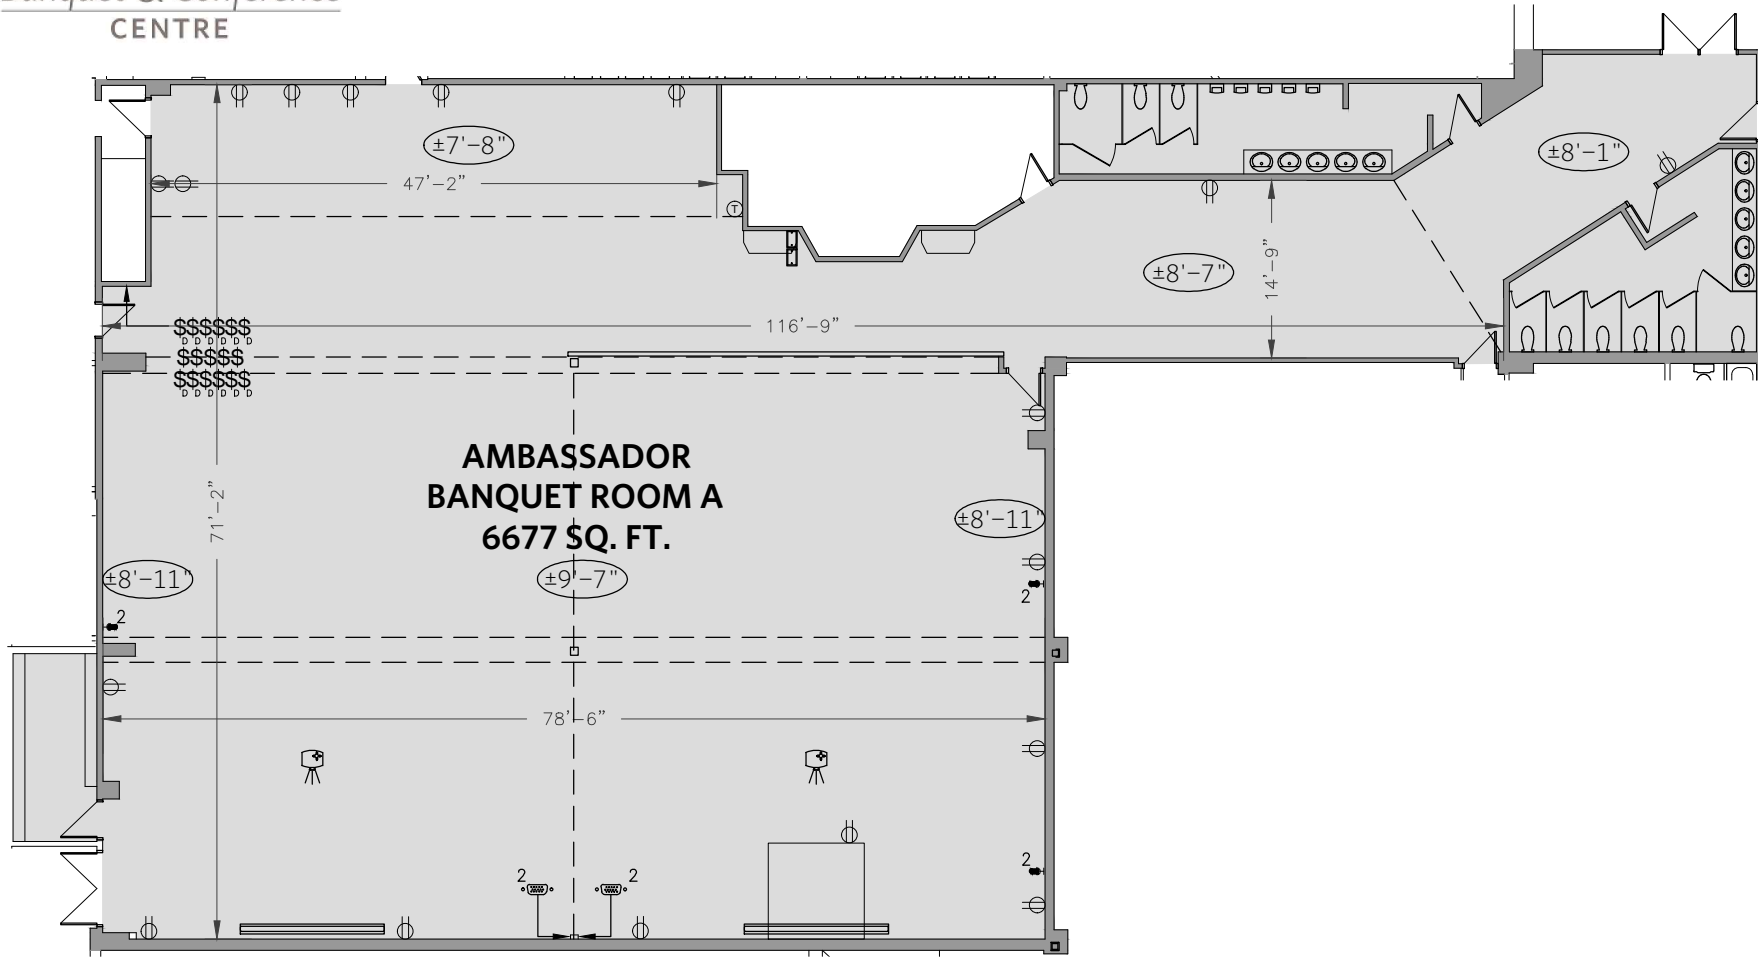

**AMBASSADOR  
BANQUET ROOM A  
6677 SQ. FT.**

**LEGEND**

- |                   |                              |                          |
|-------------------|------------------------------|--------------------------|
| Ceiling Height    | High Speed Internet Access   | Single Light Switch      |
| Duplex Receptacle | Input Phone Jack             | 2-gang Light Switch      |
| 4-plex Receptacle | Wireless Internet Connection | 3-gang Light Switch      |
| Range Receptacle  | Local Video Plate            | Dimmer Light Switch      |
| Cable Hook Up     | Projector Screen             | Projector Control Switch |
| Dj Cart Inputs    | Master Video                 | Blank Wall Plate         |
| Microphone Input  | Video Projector Input        | Thermostat               |
| Speaker Output    | Projector                    |                          |