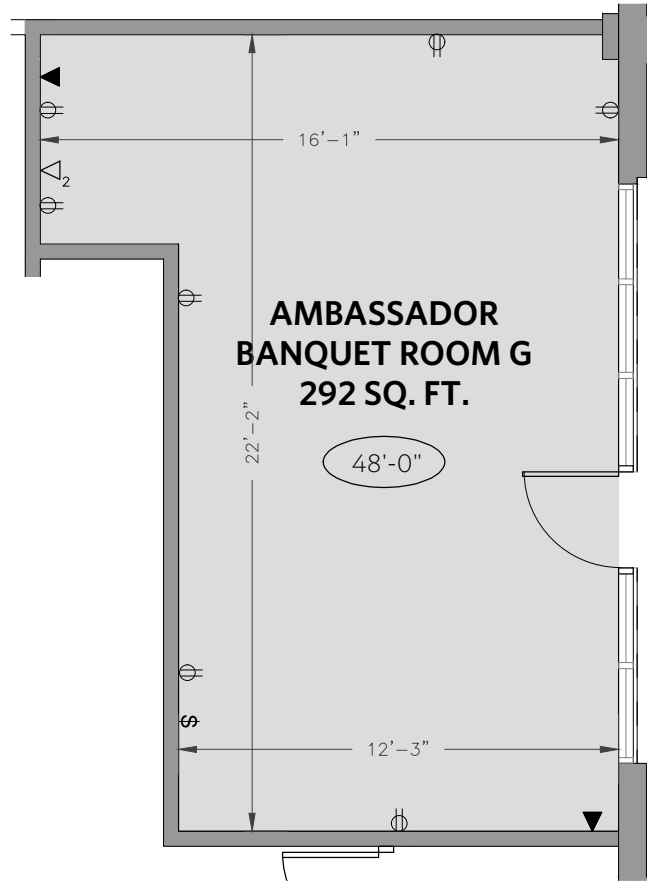

LEGEND

Ceiling Height	High Speed Internet Access	Single Light Switch
Duplex Receptacle	Input Phone Jack	2-gang Light Switch
4-plex Receptacle	Wireless Internet Connection	3-gang Light Switch
Range Receptacle	Local Video Plate	Dimmer Light Switch
Cable Hook Up	Projector Screen	Projector Control Switch
Dj Cart Inputs	Master Video	Blank Wall Plate
Microphone Input	Video Projector Input	Thermostat
Speaker Output	Projector	

ROOM	Rounds No Dance Floor	Rounds w/ Dance Floor	Boardroom Style	Reception Style	Classroom Style Rounds	Theatre Style	Ushape Style	Hollow Style	Square Feet	Wheelchair Access
G	N/A	N/A	14	N/A	N/A	N/A	N/A	N/A	292	Yes

**Canad Inns Destination Centre
Portage La Prairie**
Ambassador Banquet Room G

Local Contact Information:
Canad Inns Destination
Centre Portage La Prairie
2401 Saskatchewan Ave W
Portage La Prairie, MB
R1N 3L5 (204) 857-9745

Corporate Sales
Contact Information:
Canad Inns Sales Dept.
930 Jefferson Ave, 3rd Flr.
Winnipeg, MB R2P 1W1
(204) 697-1495

sales@canadinns.com
canadinns.com