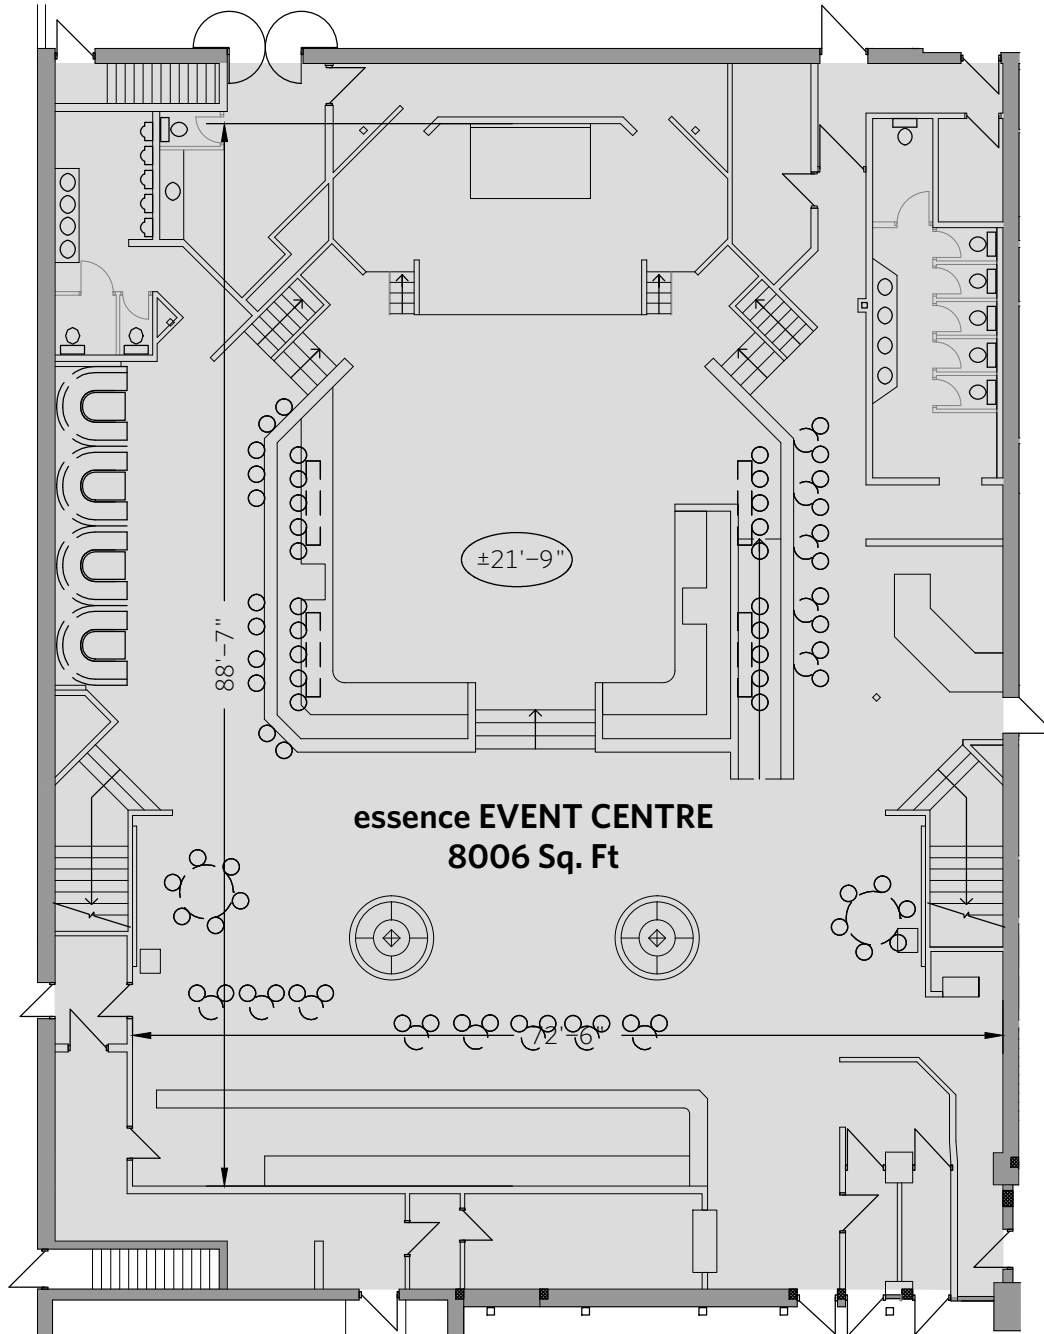

LEGEND

- Ceiling Height
- Duplex Receptacle
- 4-plex Receptacle
- Range Receptacle
- Cable Hook Up
- Dj Cart Inputs
- Microphone Input
- Speaker Output
- High Speed Internet Access
- Input Phone Jack
- Wireless Internet Connection
- Local Video Plate
- Projector Screen
- Master Video
- Video Projector Input
- Projector
- Single Light Switch
- 2-gang Light Switch
- 3-gang Light Switch
- Dimmer Light Switch
- Projector Control Switch
- Blank Wall Plate
- Thermostat
- Voice / Data