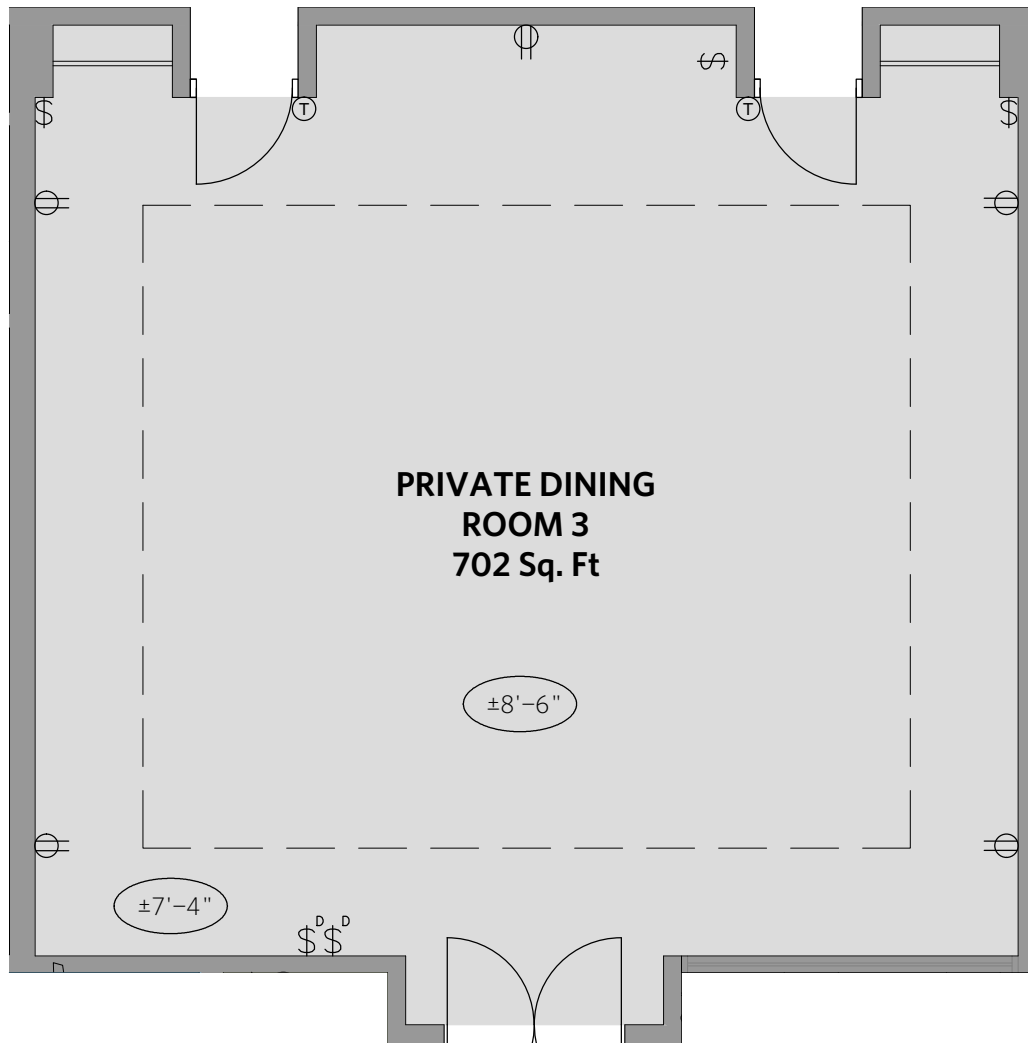

**PRIVATE DINING
ROOM 3
702 Sq. Ft**

±8'-6"

±7'-4"

LEGEND

X'-X'' Ceiling Height	High Speed Internet Access	Single Light Switch
Duplex Receptacle	Input Phone Jack	2-gang Light Switch
4-plex Receptacle	Wireless Internet Connection	3-gang Light Switch
Range Receptacle	Local Video Plate	Dimmer Light Switch
Cable Hook Up	Projector Screen	Projector Control Switch
Dj Cart Inputs	Master Video	Blank Wall Plate
Microphone Input	Video Projector Input	Thermostat
Speaker Output	Projector	

ROOM	Rounds No Dance Floor	Rounds w/ Dance Floor	Boardroom Style	Reception Style	Classroom Style Rounds	Theatre Style	Ushape Style	Hollow Style	Square Feet	Wheelchair Access
PDR 3	X	X	X	X	X	X	50	X	702	Yes

**Canad Inns Destination Centre
Garden City**
Private Dining Room 3

Local Contact Information:
Canad Inns Destination
Centre Garden City
2100 McPhillips Street
Winnipeg, MB R2V 3T9
(204) 633-0024

Corporate Sales
Contact Information:
Canad Inns Sales Dept.
930 Jefferson Ave, 3rd Flr.
Winnipeg, MB R2P 1W1
(204) 697-1495

sales@canadinns.com
canadinns.com

Your Destination Centres®