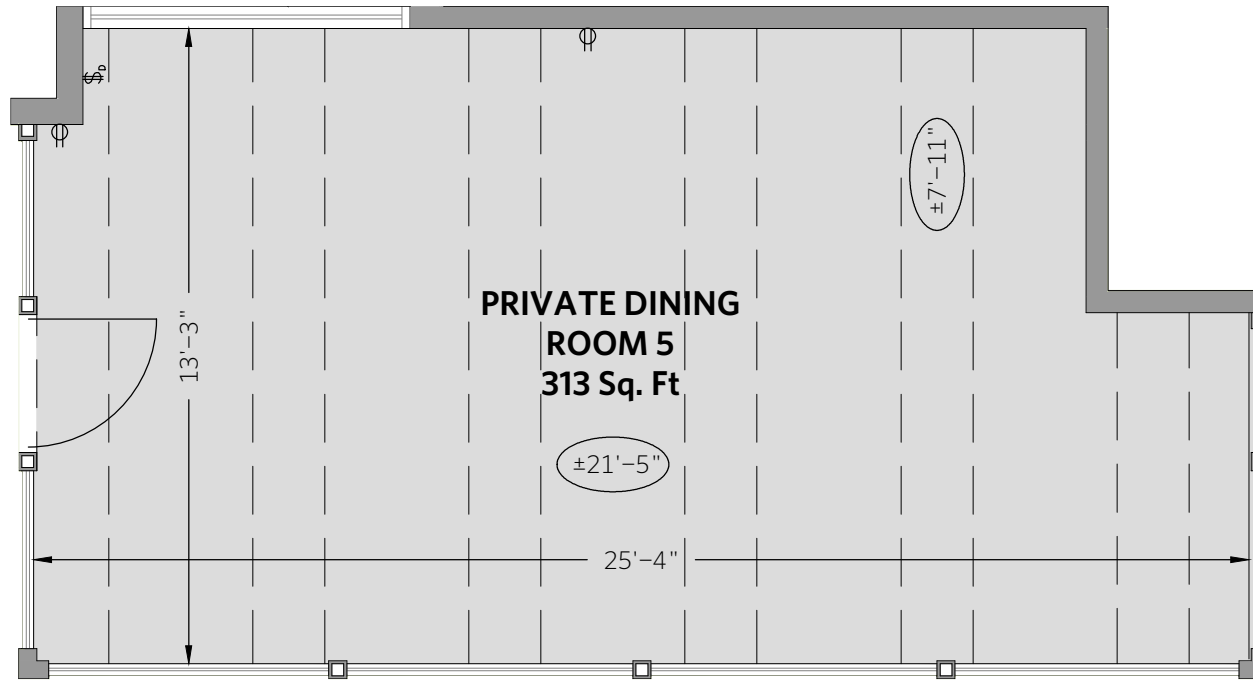

LEGEND

X'-X" Ceiling Height	High Speed Internet Access	Single Light Switch
Duplex Receptacle	Input Phone Jack	2-gang Light Switch
4-plex Receptacle	Wireless Internet Connection	3-gang Light Switch
Range Receptacle	Local Video Plate	Dimmer Light Switch
Cable Hook Up	Projector Screen	Projector Control Switch
Dj Cart Inputs	Master Video	Blank Wall Plate
Microphone Input	Video Projector Input	Thermostat
Speaker Output	Projector	

ROOM	Rounds No Dance Floor	Rounds w/ Dance Floor	Boardroom Style	Reception Style	Classroom Style Rounds	Theatre Style	Ushape Style	Hollow Style	Square Feet	Wheelchair Access
PDR 5	X	X	20	X	X	X	X	X	313	Yes

Canad Inns Destination Centre Garden City

Private Dining Room 5

Local Contact Information:
Canad Inns Destination
Centre Garden City
2100 McPhillips Street
Winnipeg, MB R2V 3T9
(204) 633-0024

Corporate Sales
Contact Information:
Canad Inns Sales Dept.
930 Jefferson Ave, 3rd Fl.
Winnipeg, MB R2P 1W1
(204) 697-1495

sales@canadinns.com
canadinns.com