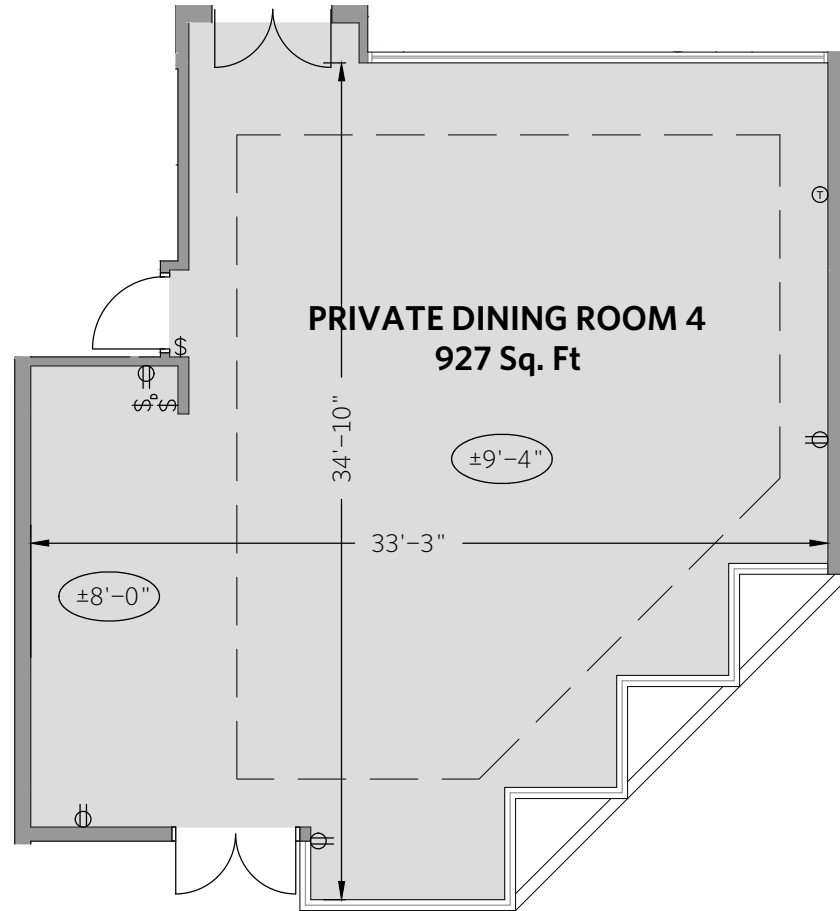

LEGEND

Ceiling Height	High Speed Internet Access	Single Light Switch
Duplex Receptacle	Input Phone Jack	2-gang Light Switch
4-plex Receptacle	Wireless Internet Connection	3-gang Light Switch
Range Receptacle	Local Video Plate	Dimmer Light Switch
Cable Hook Up	Projector Screen	Projector Control Switch
Dj Cart Inputs	Master Video	Blank Wall Plate
Microphone Input	Video Projector Input	Thermostat
Speaker Output	Projector	

ROOM	Rounds No Dance Floor	Rounds w/ Dance Floor	Boardroom Style	Reception Style	Classroom Style Rounds	Theatre Style	Ushape Style	Hollow Style	Square Feet	Wheelchair Access
PDR 4	X	X	X	65	X	50	X	X	927	Yes

**Canad Inns Destination Centre
Garden City**
Private Dining Room 4

Local Contact Information:
Canad Inns Destination
Centre Garden City
2100 McPhillips Street
Winnipeg, MB R2V 3T9
(204) 633-0024

Corporate Sales
Contact Information:
Canad Inns Sales Dept.
930 Jefferson Ave, 3rd Flr.
Winnipeg, MB R2P 1W1
(204) 697-1495

sales@canadinns.com
canadinns.com

Your Destination Centres®