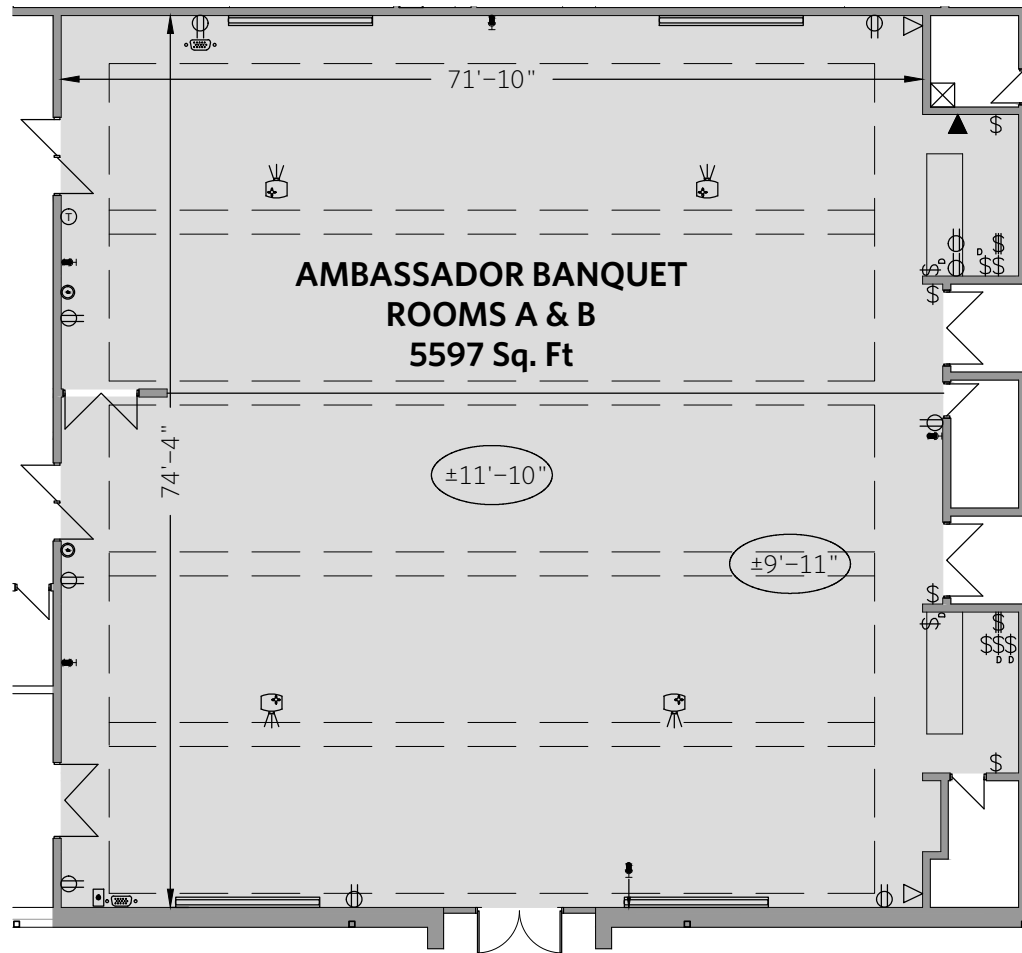

sales@canadinns.com
 canadinns.com

LEGEND

- X'-X" Ceiling Height
- Duplex Receptacle
- 4-plex Receptacle
- Range Receptacle
- Cable Hook Up
- Dj Cart Inputs
- Microphone Input
- Speaker Output
- High Speed Internet Access
- Input Phone Jack
- Wireless Internet Connection
- Local Video Plate
- Projector Screen
- Master Video
- Video Projector Input
- Projector
- Single Light Switch
- 2-gang Light Switch
- 3-gang Light Switch
- Dimmer Light Switch
- Projector Control Switch
- Blank Wall Plate
- Thermostat