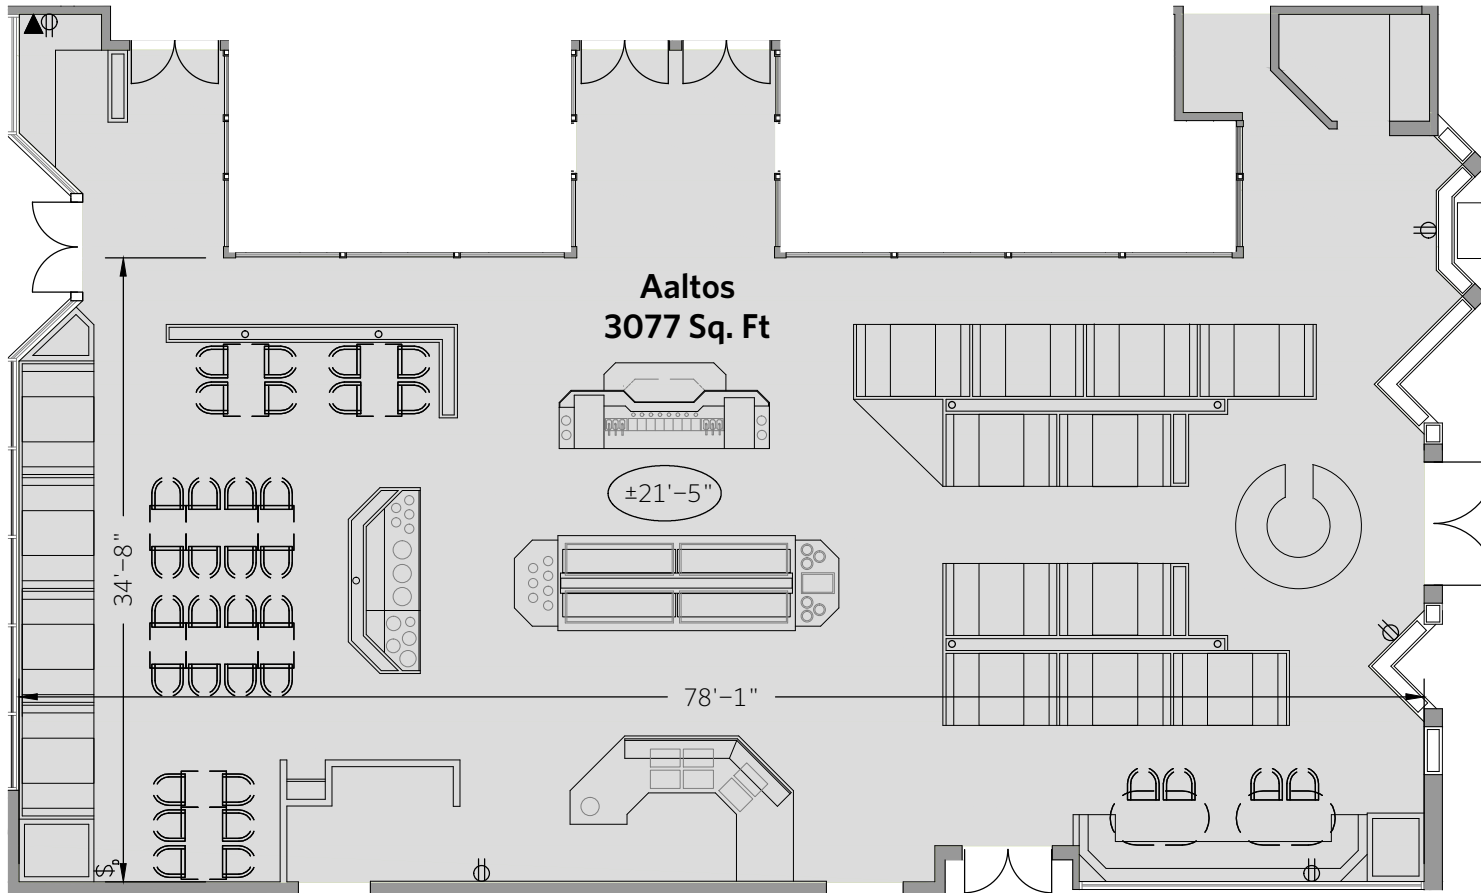

sales@canadinns.com
 canadinns.com

Your Destination Centres®

LEGEND

- | | | | | | |
|---------|--------------------------|---|-------------------------------------|----|---------------------------------|
| ○ X'-X" | Ceiling Height | ▽ | High Speed Internet Access | \$ | Single Light Switch |
| ⊕ | Duplex Receptacle | ▼ | Input Phone Jack | \$ | 2-gang Light Switch |
| ⊕⊕ | 4-plex Receptacle | 📶 | Wireless Internet Connection | \$ | 3-gang Light Switch |
| ⊕⊕⊕ | Range Receptacle | 📺 | Local Video Plate | \$ | Dimmer Light Switch |
| ⊕ | Cable Hook Up | ▬ | Projector Screen | \$ | Projector Control Switch |
| ⊕ | Dj Cart Inputs | 📺 | Master Video | \$ | Blank Wall Plate |
| 🎤 | Microphone Input | 📺 | Video Projector Input | ⌚ | Thermostat |
| 🔊 | Speaker Output | 📺 | Projector | | |