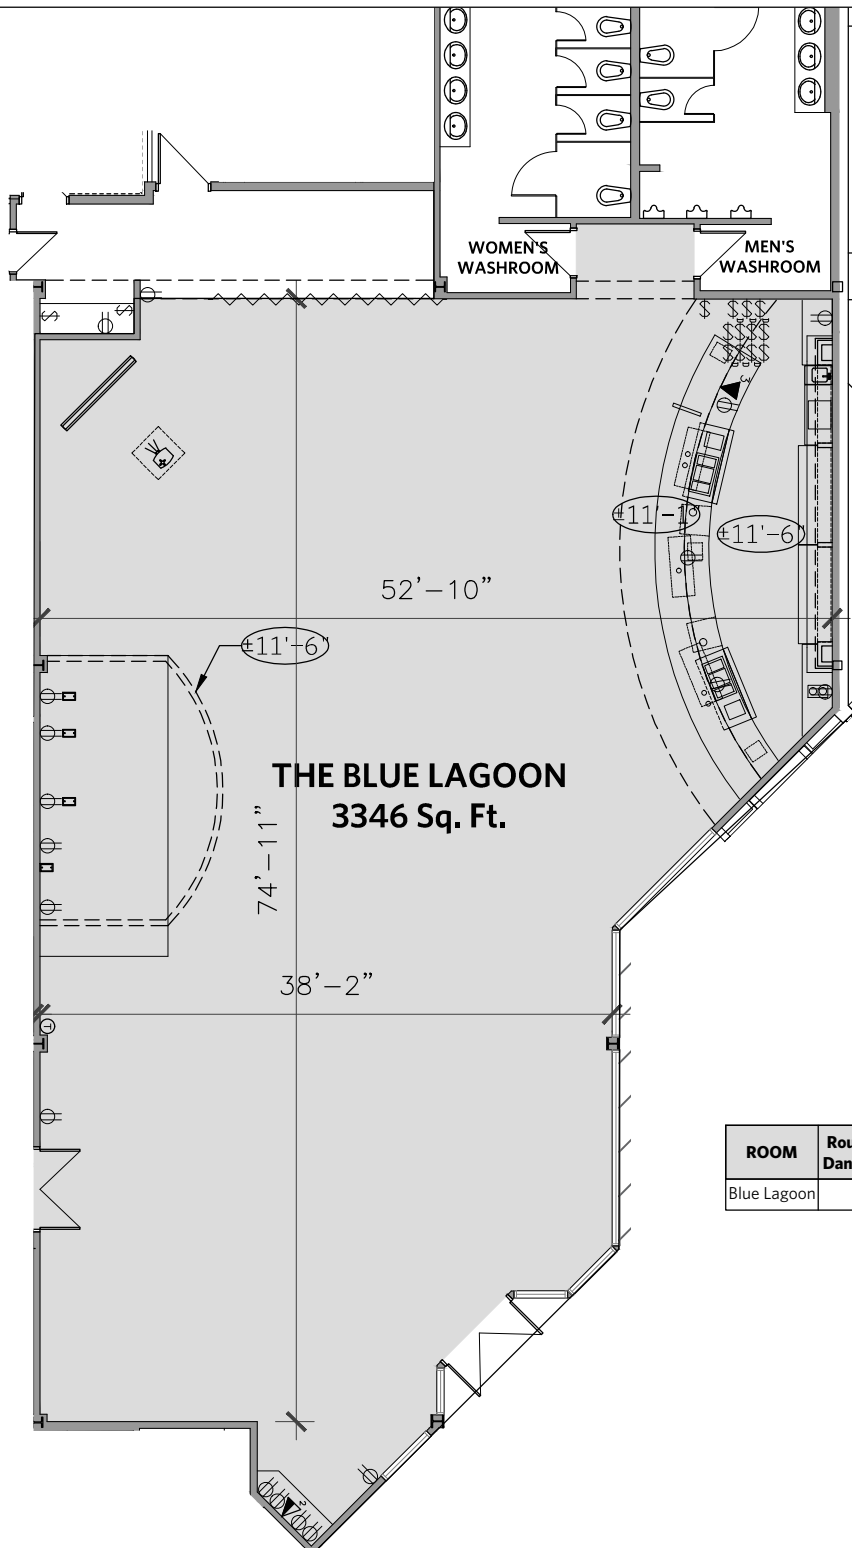

LEGEND

- X'-X" Ceiling Height
- Duplex Receptacle
- 4-plex Receptacle
- Range Receptacle
- Cable Hook Up
- Dj Cart Inputs
- Microphone Input
- Speaker Output
- High Speed Internet Access
- Input Phone Jack
- Wireless Internet Connection
- Local Video Plate
- Projector Screen
- Master Video
- Video Projector Input
- Projector
- Single Light Switch
- 2-gang Light Switch
- 3-gang Light Switch
- Dimmer Light Switch
- Projector Control Switch
- Blank Wall Plate
- Thermostat

ROOM	Rounds No Dance Floor	Rounds w/ Dance Floor	Boardroom Style	Reception Style	Classroom Style Rounds	Theatre Style	Ushape Style	Hollow Style	Half Rounds	Square Feet	Wheelchair Access
Blue Lagoon	180	150	50	250	150	250	80	60	150	3346	Yes

Canad Inns Destination Centre Club Regent Casino Hotel

The Blue Lagoon

Local Contact Information:
Canad Inns Destination
Centre Club Regent
1415 Regent Ave West
Winnipeg, MB R2C 3B2
(204) 667-5560

Corporate Sales
Contact Information:
Canad Inns Sales Dept.
930 Jefferson Ave, 3rd Flr.
Winnipeg, MB R2P 1W1
(204) 697-1495

sales@canadinns.com
canadinns.com