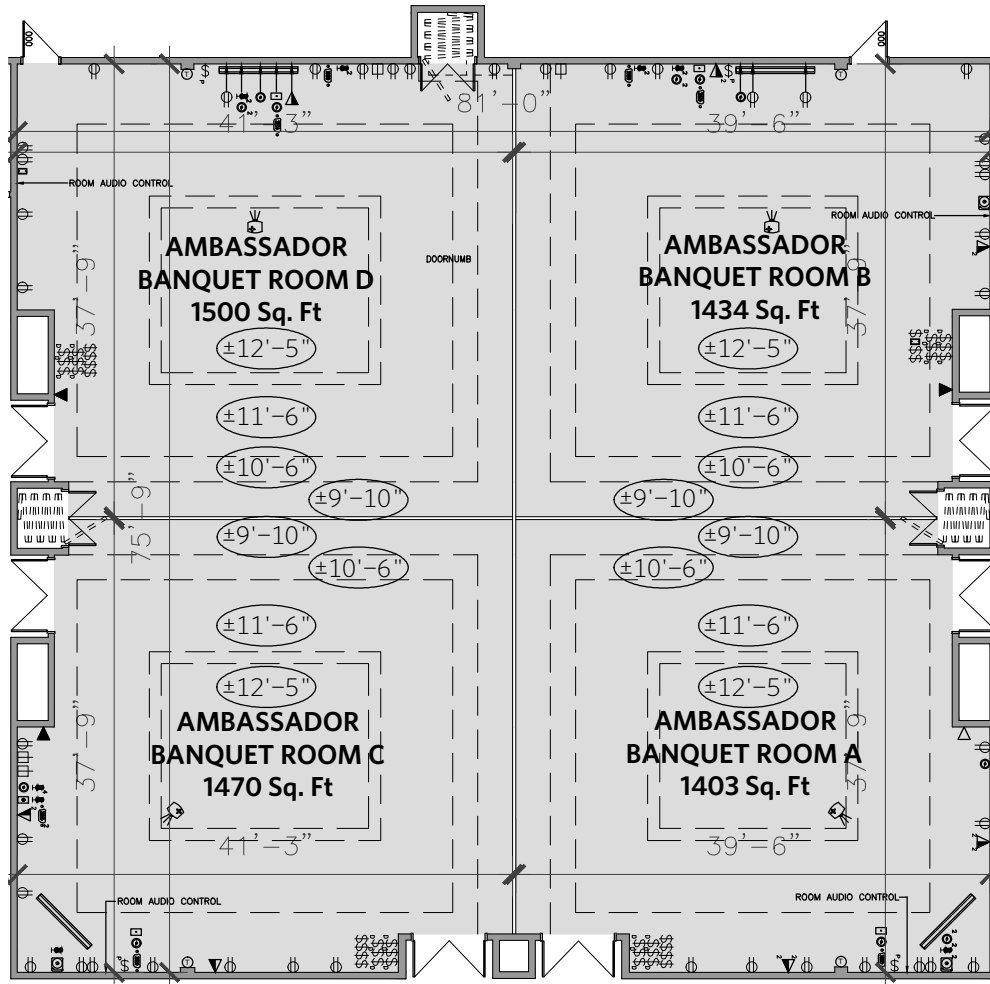

LEGEND

- X'-X" Ceiling Height
- Duplex Receptacle
- 4-plex Receptacle
- Range Receptacle
- Cable Hook Up
- Dj Cart Inputs
- Microphone Input
- Speaker Output
- High Speed Internet Access
- Input Phone Jack
- Wireless Internet Connection
- Local Video Plate
- Projector Screen
- Master Video
- Video Projector Input
- Projector
- Single Light Switch
- 2-gang Light Switch
- 3-gang Light Switch
- Dimmer Light Switch
- Projector Control Switch
- Blank Wall Plate
- Thermostat
- Voice / Data

ROOM	Rounds No Dance Floor	Rounds w/ Dance Floor	Boardroom Style	Reception Style	Classroom Style Rounds	Theatre Style	Ushape Style	Hollow Style	Half Rounds	Square Feet	Wheelchair Access
A,B,C,D	440	380	70	700	300	600	78	100	200	5840	Yes

**Canad Inns Destination Centre
Club Regent Casino Hotel**
Ambassador Banquet Room A - D

Local Contact Information:
Canad Inns Destination
Centre Club Regent
1415 Regent Ave West
Winnipeg, MB R2C 3B2
(204) 667-5560

Corporate Sales
Contact Information:
Canad Inns Sales Dept.
930 Jefferson Ave, 3rd Flr.
Winnipeg, MB R2P 1W1
(204) 697-1495

sales@canadinns.com
canadinns.com