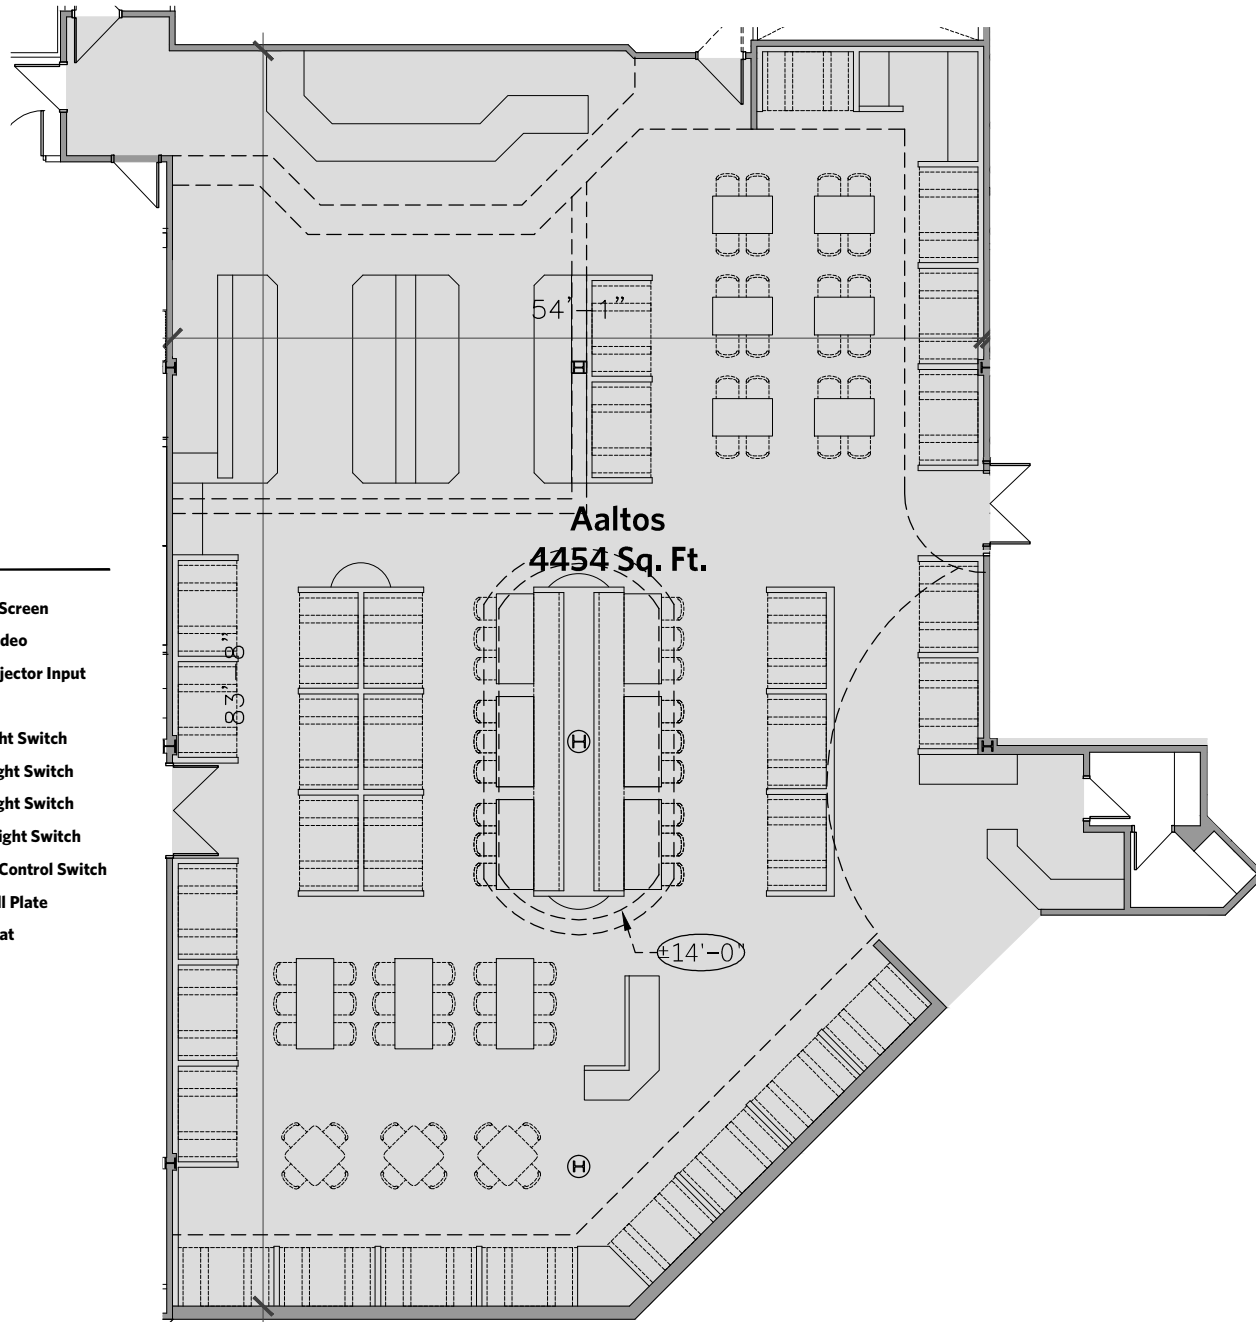

Corporate Sales  
 Contact Information:  
 Canad Inns Sales Dept.  
 930 Jefferson Ave, 3rd Flr.  
 Winnipeg, MB R2P 1W1  
 (204) 697-1495

sales@canadinns.com  
 canadinns.com

**LEGEND**

- |                                |                            |
|--------------------------------|----------------------------|
| (X'-X") Ceiling Height         | — Projector Screen         |
| ⊖ Duplex Receptacle            | Ⓜ Master Video             |
| ⊞ 4-plex Receptacle            | Ⓜ Video Projector Input    |
| ⊞ Range Receptacle             | Ⓜ Projector                |
| ⊙ Cable Hook Up                | Ⓜ Single Light Switch      |
| Ⓜ Dj Cart Inputs               | Ⓜ 2-gang Light Switch      |
| Ⓜ Microphone Input             | Ⓜ 3-gang Light Switch      |
| Ⓜ Speaker Output               | Ⓜ Dimmer Light Switch      |
| ▽ High Speed Internet Access   | Ⓜ Projector Control Switch |
| ▼ Input Phone Jack             | Ⓜ Blank Wall Plate         |
| Ⓜ Wireless Internet Connection | Ⓜ Thermostat               |
| Ⓜ Local Video Plate            |                            |