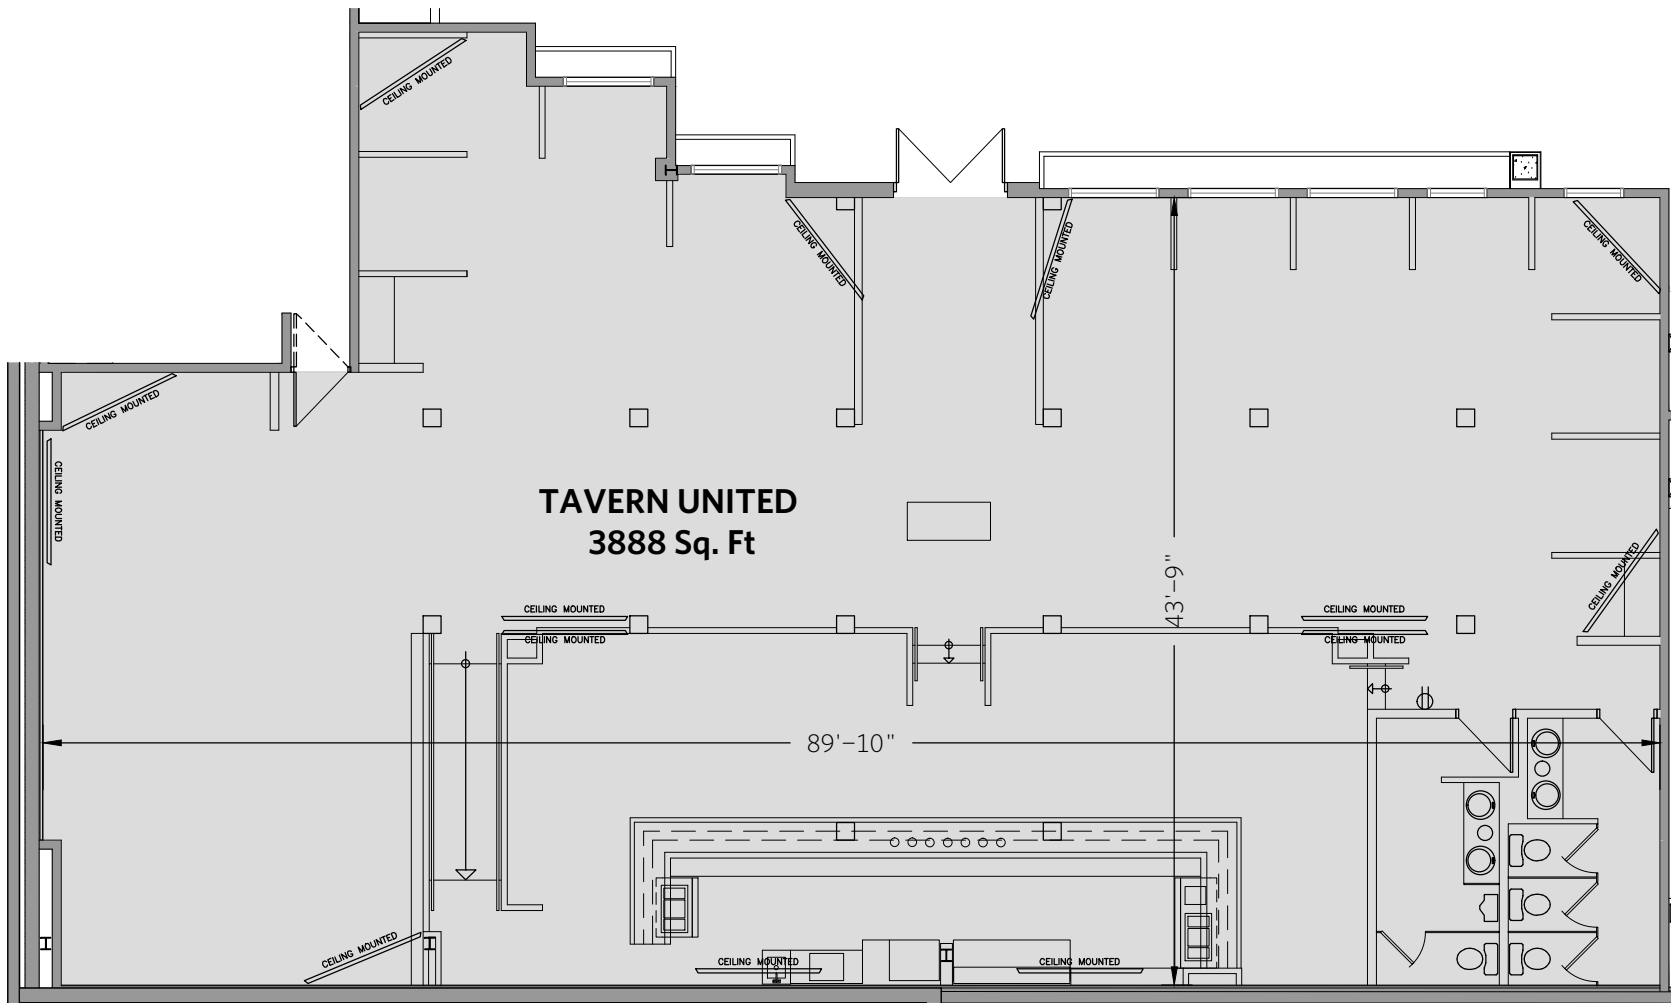

Canad Inns Destination Centre Brandon

Tavern United

Local Contact Information:
Canad Inns Destination
Centre Brandon
1125 8th Street
Brandon, MB R7A 7C5
(204) 727-1422

Corporate Sales
Contact Information:
Canad Inns Sales Dept.
930 Jefferson Ave, 3rd Flr.
Winnipeg, MB R2P 1W1
(204) 697-1495

sales@canadinns.com
canadinns.com

LEGEND

X'-X" Ceiling Height - Duplex Receptacle 4-plex Receptacle - Range Receptacle - Cable Hook Up - Dj Cart Inputs - Microphone Input - Speaker Output	- High Speed Internet Access - Input Phone Jack - Wireless Internet Connection - Local Video Plate - Projector Screen - Master Video - Video Projector Input - Projector	- Single Light Switch 2-gang Light Switch 3-gang Light Switch - Dimmer Light Switch - Projector Control Switch - Fan Control Switch - Blank Wall Plate - Thermostat - Flat Screen TV