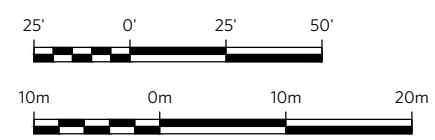

Local Contact Information:
Canad Inns Destination
Centre Brandon
1125 8th Street
Brandon, MB R7A 7C5
(204) 727-1422

Corporate Sales
Contact Information:
Canad Inns Sales Dept.
930 Jefferson Ave, 3rd Flr.
Winnipeg, MB R2P 1W1
(204) 697-1495

sales@canadinns.com
canadinns.com