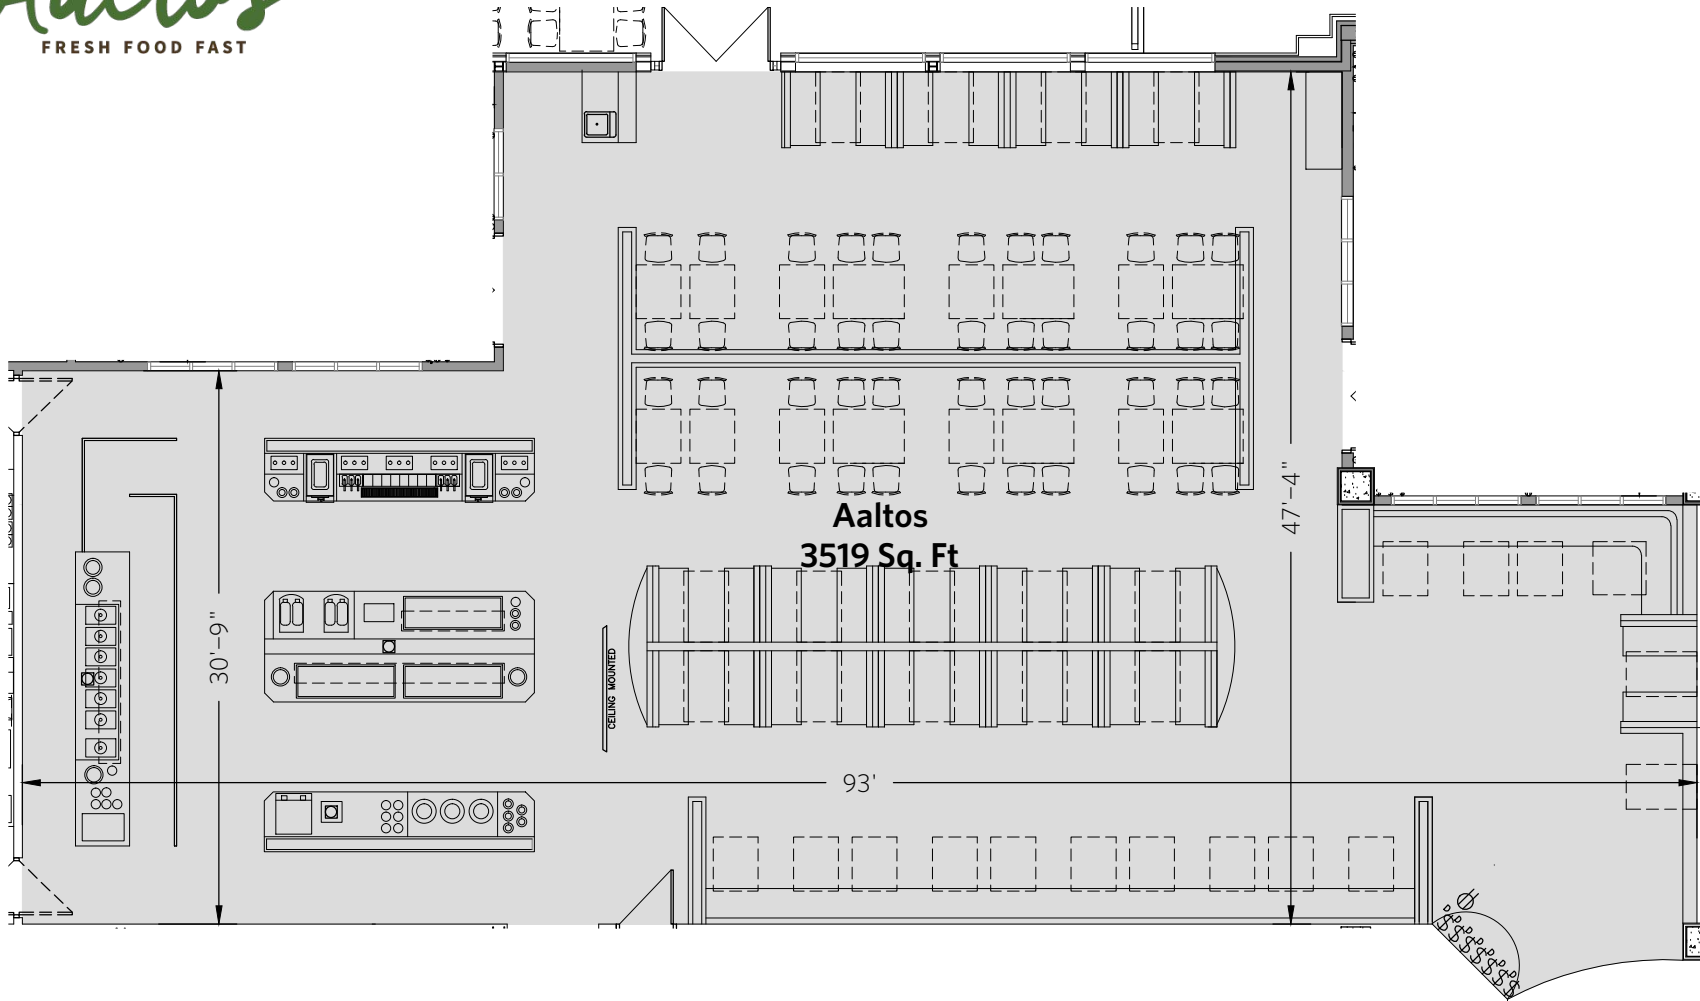

LEGEND

X'-X" Ceiling Height	High Speed Internet Access	Single Light Switch
Duplex Receptacle	Input Phone Jack	2-gang Light Switch
4-plex Receptacle	Wireless Internet Connection	3-gang Light Switch
Range Receptacle	Local Video Plate	Dimmer Light Switch
Cable Hook Up	Projector Screen	Projector Control Switch
DJ Cart Inputs	Master Video	Fan Control Switch
Microphone Input	Video Projector Input	Blank Wall Plate
Speaker Output	Projector	Thermostat
		Flat Screen TV

**Canad Inns Destination Centre
Brandon**
Aaltos

Local Contact Information:
Canad Inns Destination
Centre Brandon
1125 8th Street
Brandon, MB R7A 7C5
(204) 727-1422

Corporate Sales
Contact Information:
Canad Inns Sales Dept.
930 Jefferson Ave, 3rd Flr.
Winnipeg, MB R2P 1W1
(204) 697-1495

sales@canadinns.com
canadinns.com