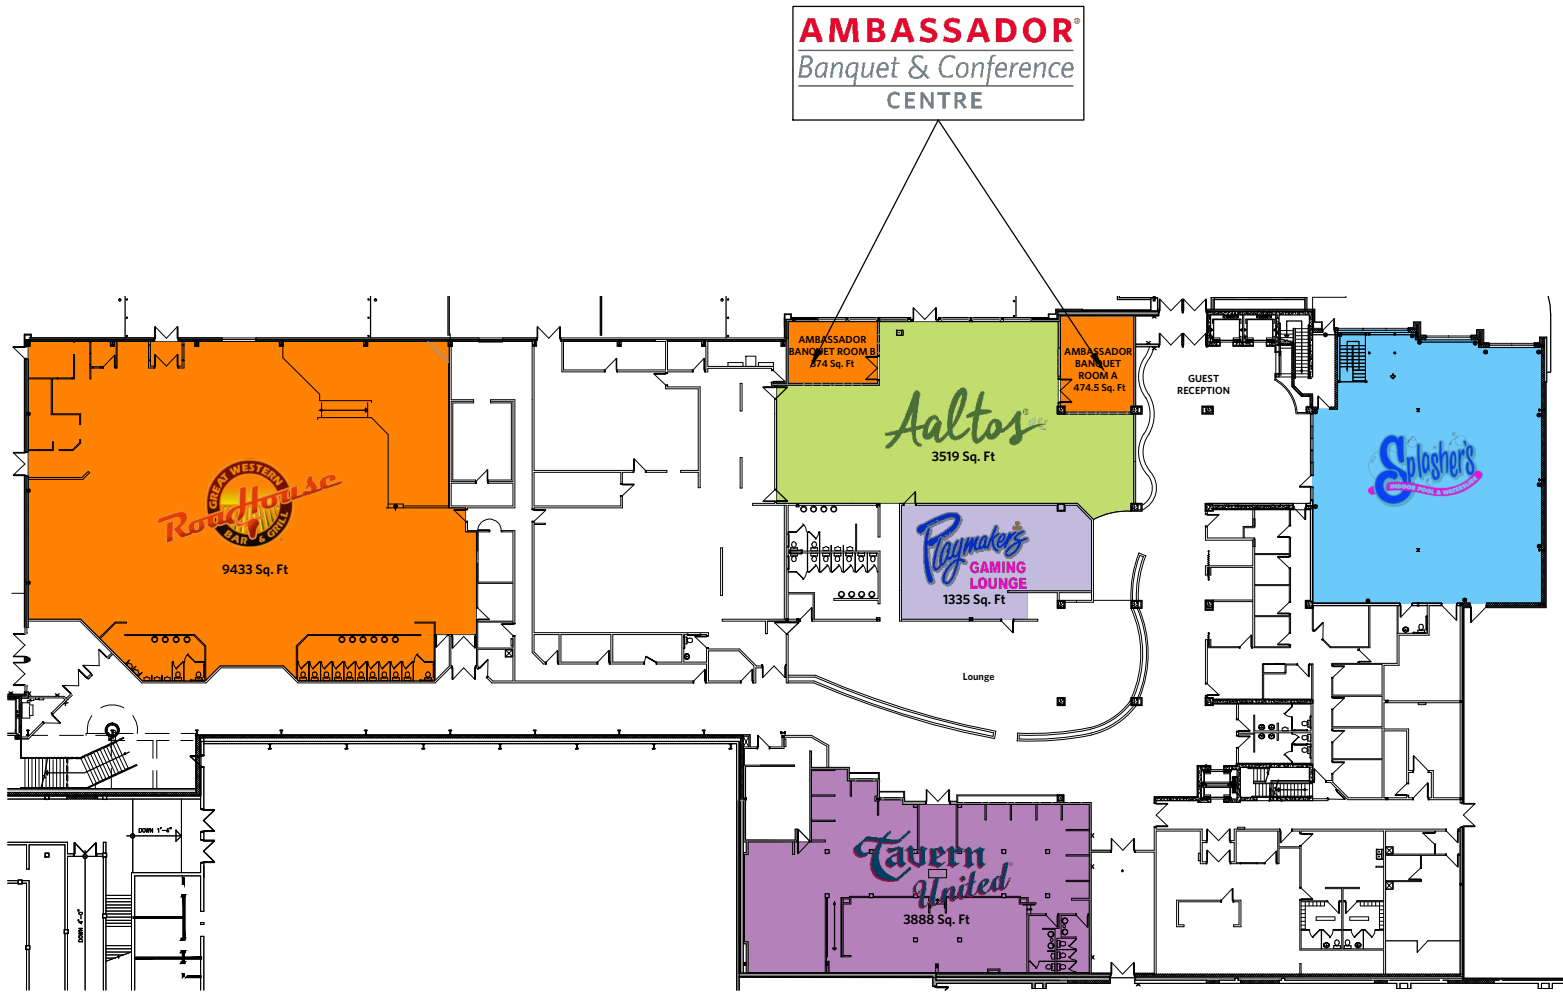

Canad Inns Destination Centre Brandon

Summary Plan