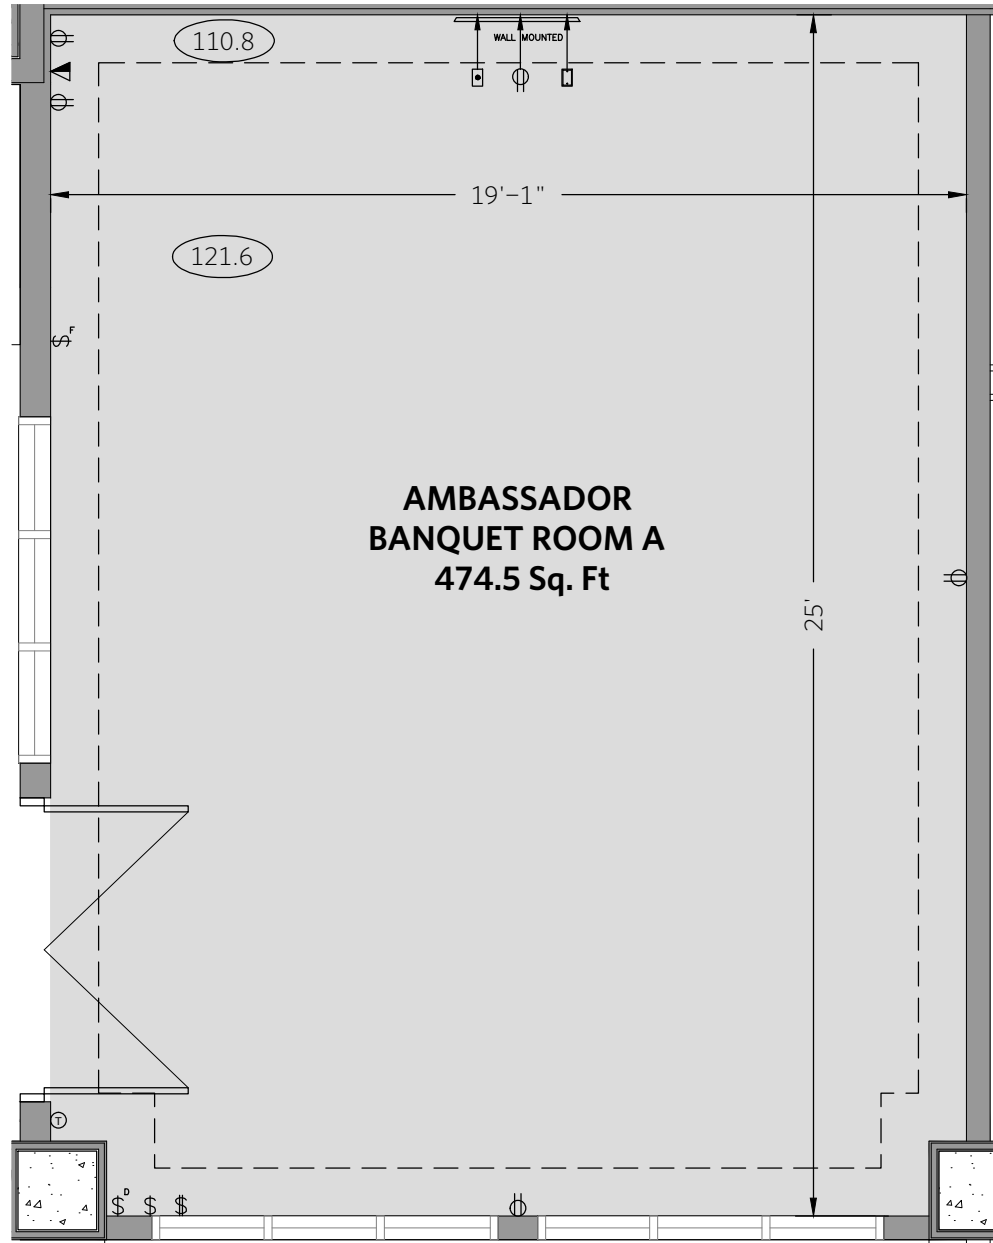

LEGEND

X'-X" Ceiling Height	Projector Screen
Duplex Receptacle	Master Video
4-plex Receptacle	Video Projector Input
Range Receptacle	Projector
Cable Hook Up	Single Light Switch
Dj Cart Inputs	2-gang Light Switch
Microphone Input	3-gang Light Switch
Speaker Output	Dimmer Light Switch
High Speed Internet Access	Projector Control Switch
Input Phone Jack	Fan Control Switch
Wireless Internet Connection	Blank Wall Plate
Local Video Plate	Thermostat
	Flat Screen TV

ROOM	Rounds No Dance Floor	Rounds w/ Dance Floor	Boardroom Style	Reception Style	Classroom Style Rounds	Theatre Style	Ushape Style	Hollow Style	Square Feet	Wheelchair Access
A	N/A	N/A	18	N/A	N/A	32	20	N/A	475	Yes

**Canad Inns Destination Centre
Brandon**
Ambassador Banquet Room A

Local Contact Information:
Canad Inns Destination
Centre Brandon
1125 8th Street
Brandon, MB R7A 7C5
(204) 727-1422

Corporate Sales
Contact Information:
Canad Inns Sales Dept.
930 Jefferson Ave, 3rd Flr.
Winnipeg, MB R2P 1W1
(204) 697-1495

sales@canadinns.com
canadinns.com

Your Destination Centres®