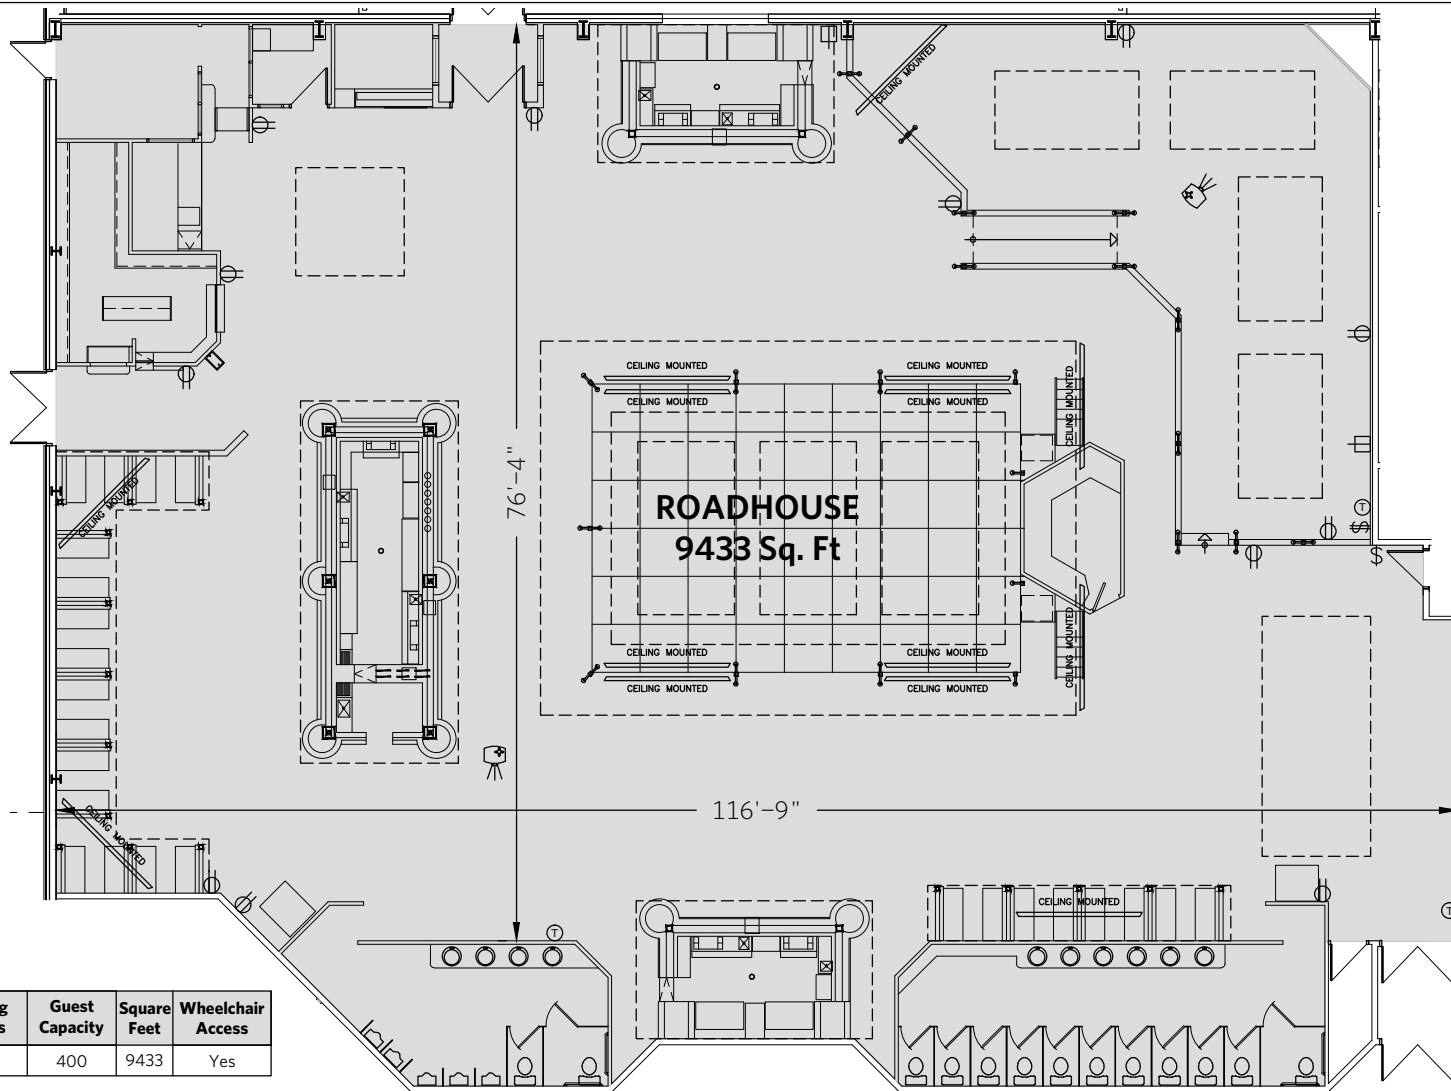

ROOM	Round Tables	8' Long Tables	Guest Capacity	Square Feet	Wheelchair Access
Roadhouse	12	10-12	400	9433	Yes

LEGEND

- | | | |
|-------------------|------------------------------|--------------------------|
| Ceiling Height | High Speed Internet Access | Single Light Switch |
| Duplex Receptacle | Input Phone Jack | 2-gang Light Switch |
| 4-plex Receptacle | Wireless Internet Connection | 3-gang Light Switch |
| Range Receptacle | Local Video Plate | Dimmer Light Switch |
| Cable Hook Up | Projector Screen | Projector Control Switch |
| Dj Cart Inputs | Master Video | Fan Control Switch |
| Microphone Input | Video Projector Input | Blank Wall Plate |
| Speaker Output | Projector | Thermostat |
| | | Flat Screen TV |